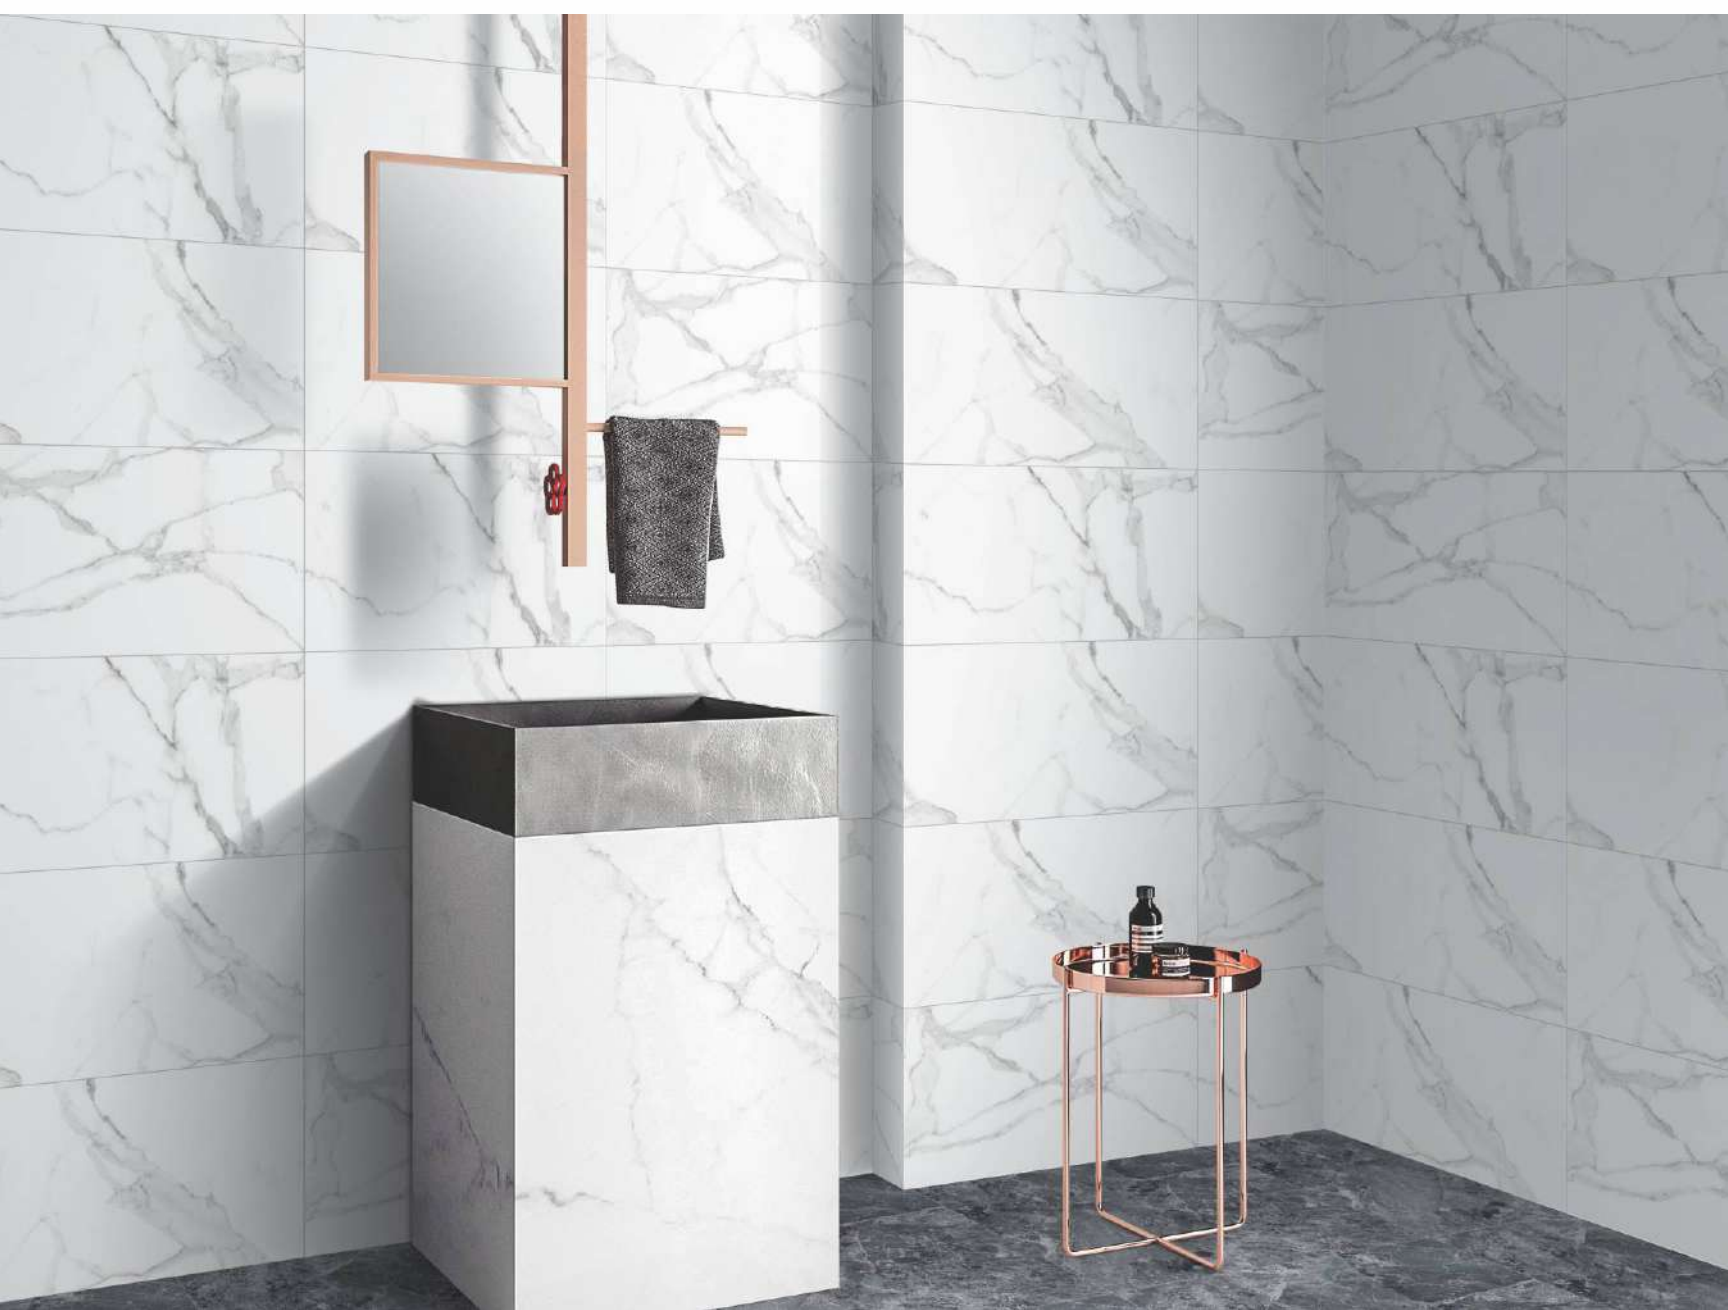

SATUVARIO PARADISE

SIZE
300x600mm

THICKNESS
9mm

FINISH
GLOSSY

RANDOM
9

ZOOM VIEW IN SATUVARIO PARADISE