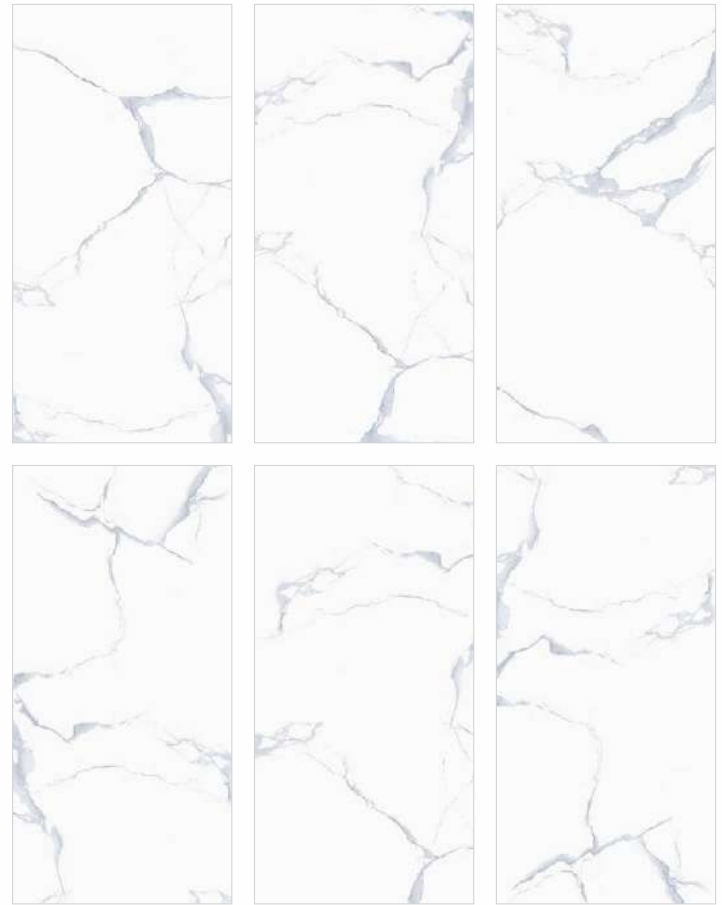

 ZOOM VIEW IN CARTAGO STATUARIO

**CRASH
BEIGE**

SIZE
300x600mm

THICKNESS
9mm

FINISH
GLOSSY

RANDOM
8

Available Colors

CRASH
BEIGE