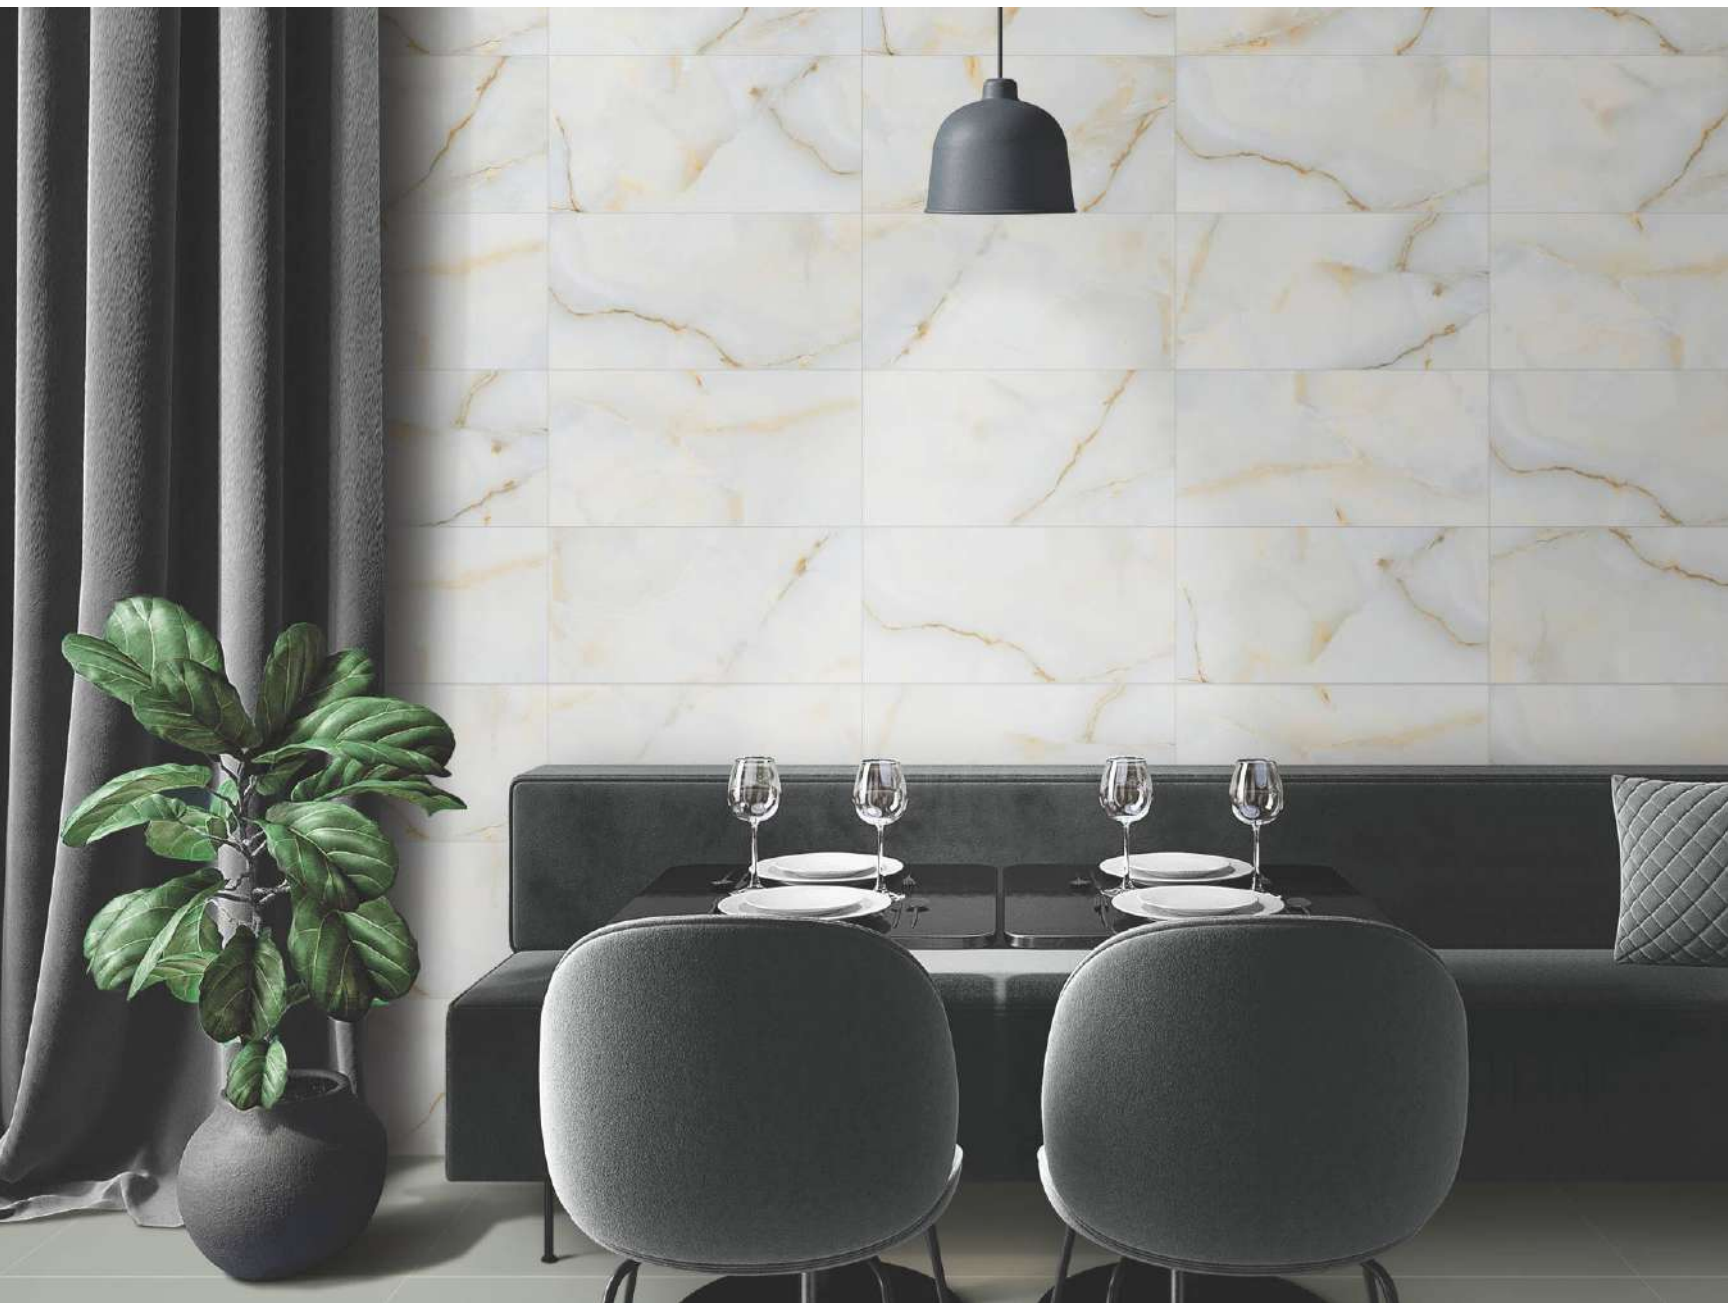

ZOOM VIEW IN GOLDEN ONYX