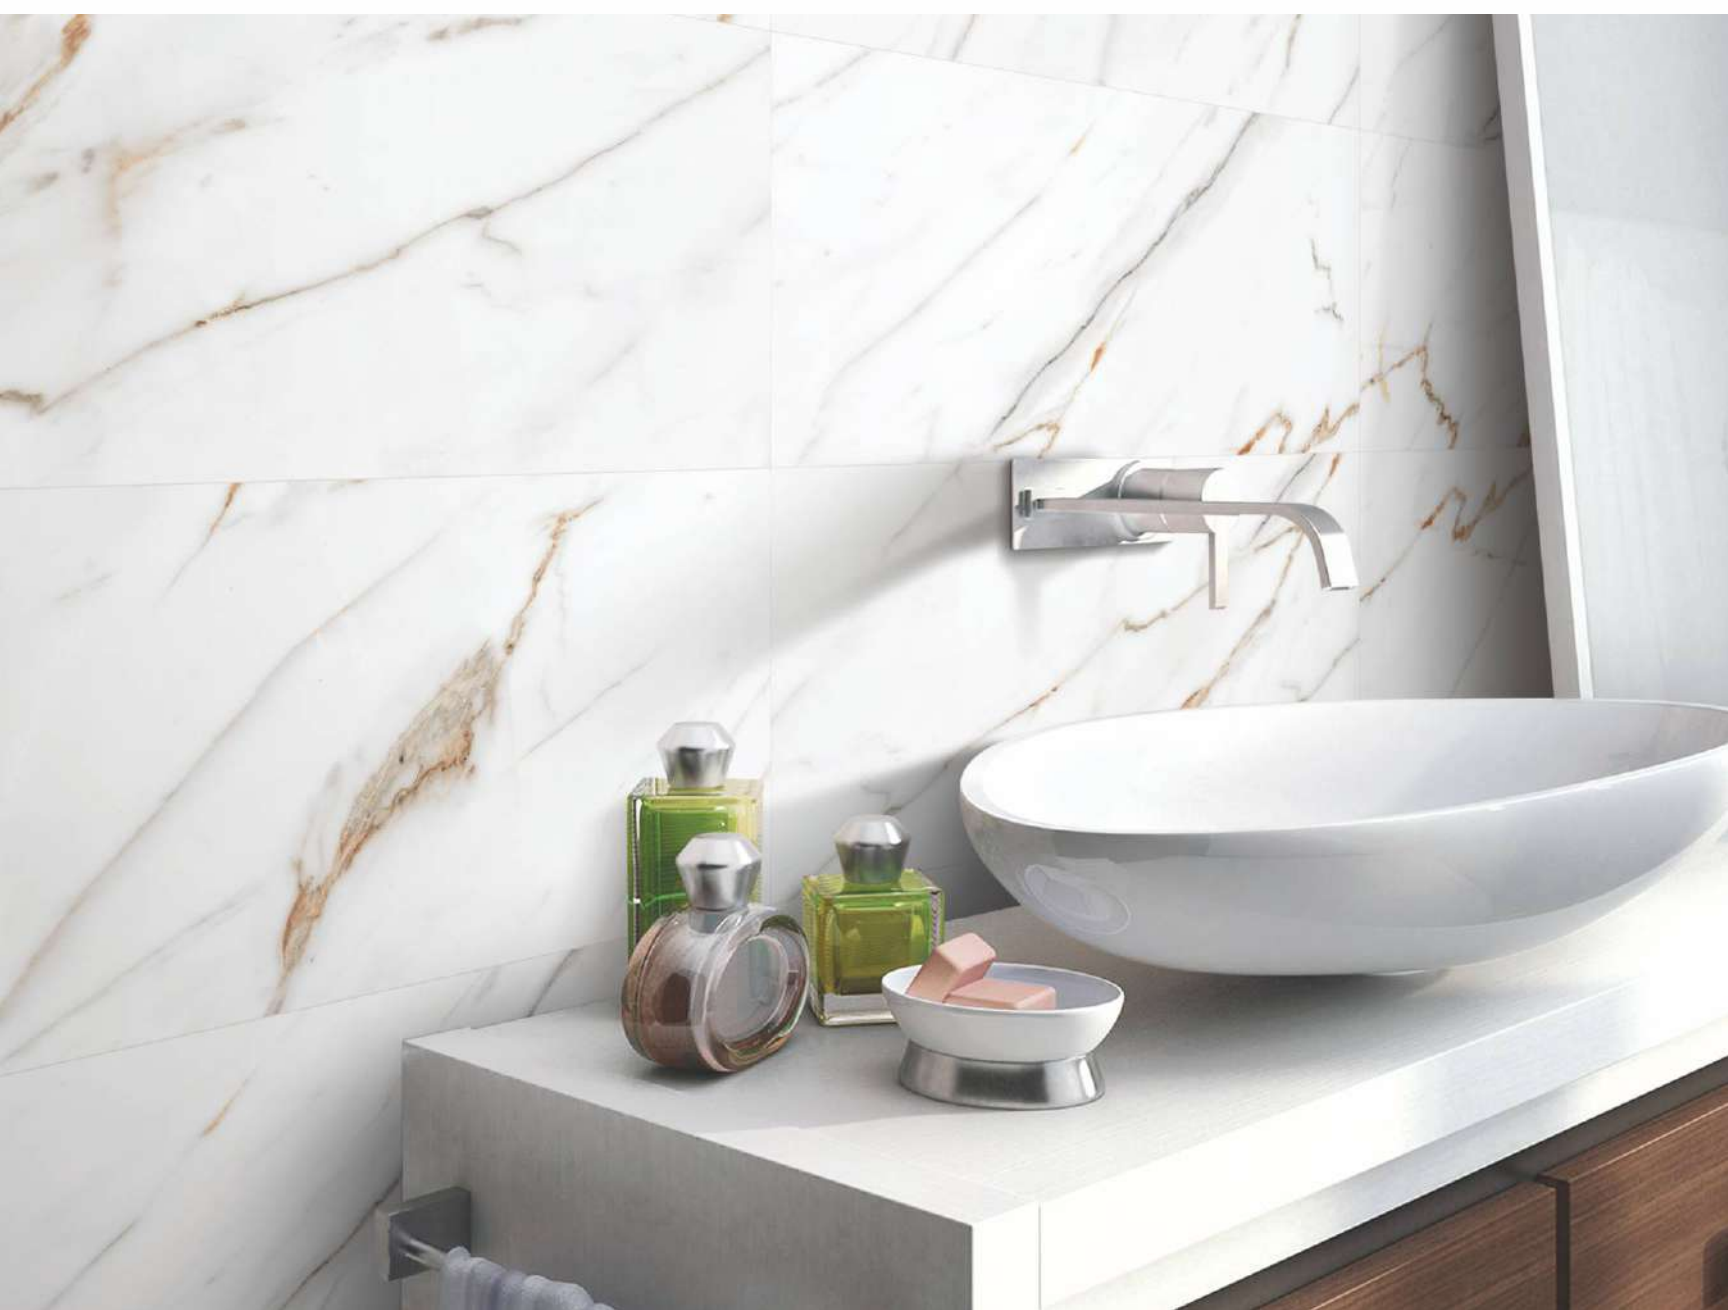

 ZOOM VIEW IN SILVER SHINE

**STATURIO
GOLD**

**SIZE
300x600mm**

**THICKNESS
9mm**

**FINISH
GLOSSY**

**RANDOM
9**

 ZOOM VIEW IN STATURIO GOLD

**STONEX
NATURAL**