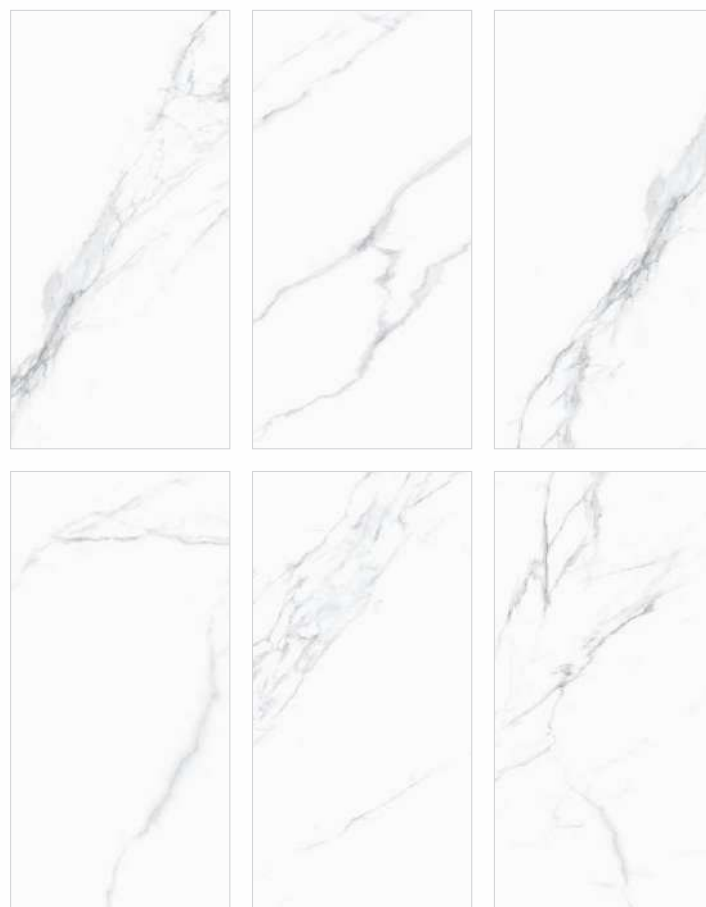

**CARRARA
GRANITO**

SIZE
300x600mm

THICKNESS
9mm

FINISH
GLOSSY

RANDOM
00

ZOOM VIEW IN CARRARA GRANITO