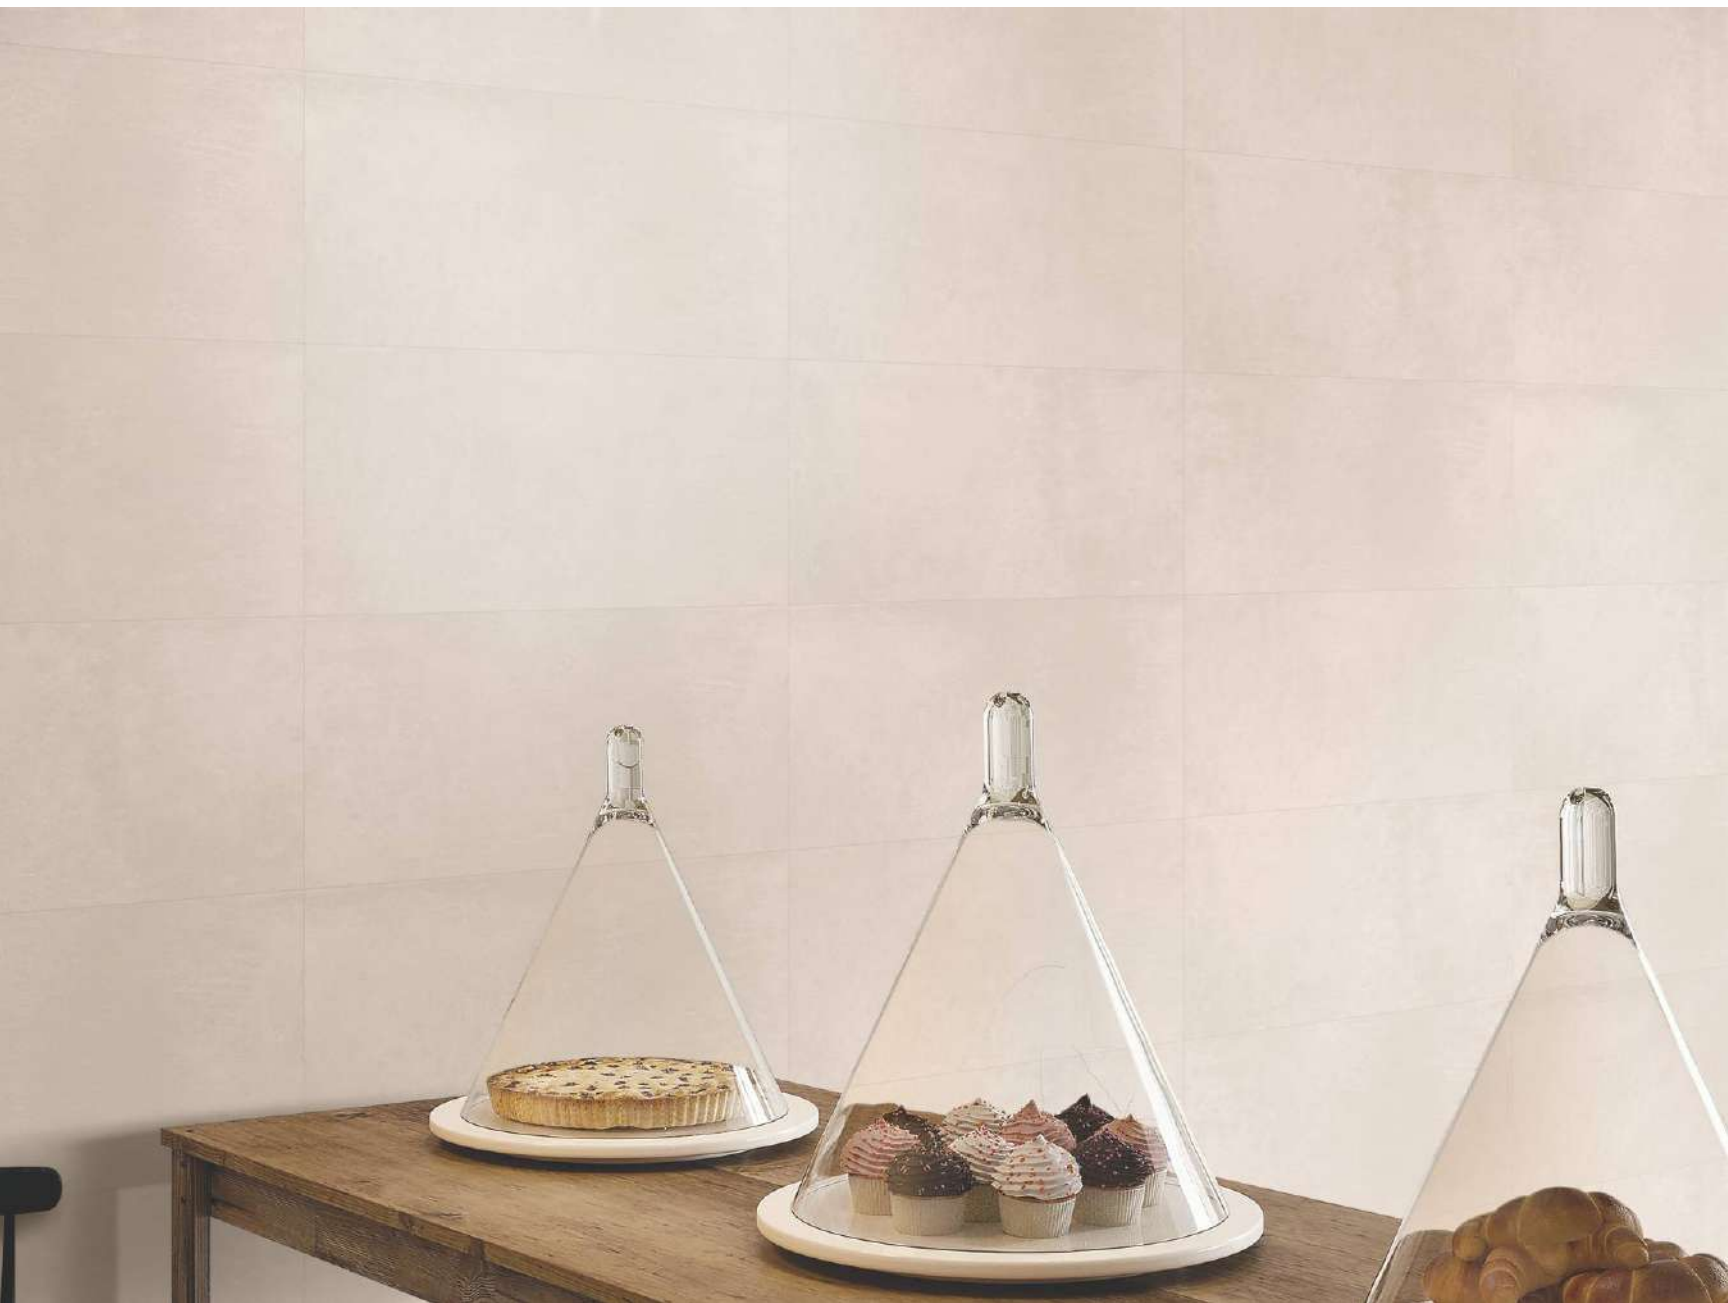

ZOOM VIEW IN CHAMBORD BEIGE

CHAMBORD
BEIGE

CHAMBORD
LIGHT GREY

CHAMBORD
DARK GREY