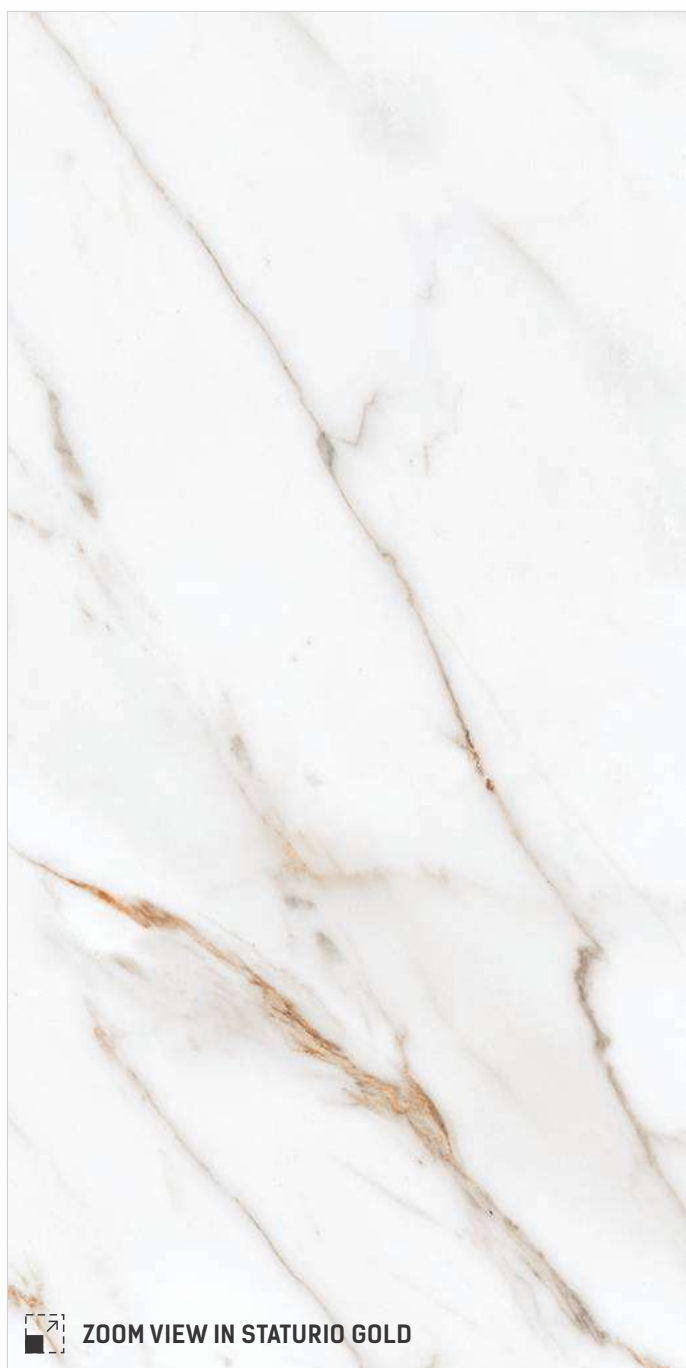

 ZOOM VIEW IN SILVER SHINE

**STATURIO
GOLD**

**SIZE
300x600mm**

**THICKNESS
9mm**

**FINISH
GLOSSY**

**RANDOM
9**

 ZOOM VIEW IN STATURIO GOLD

**STONEX
NATURAL**