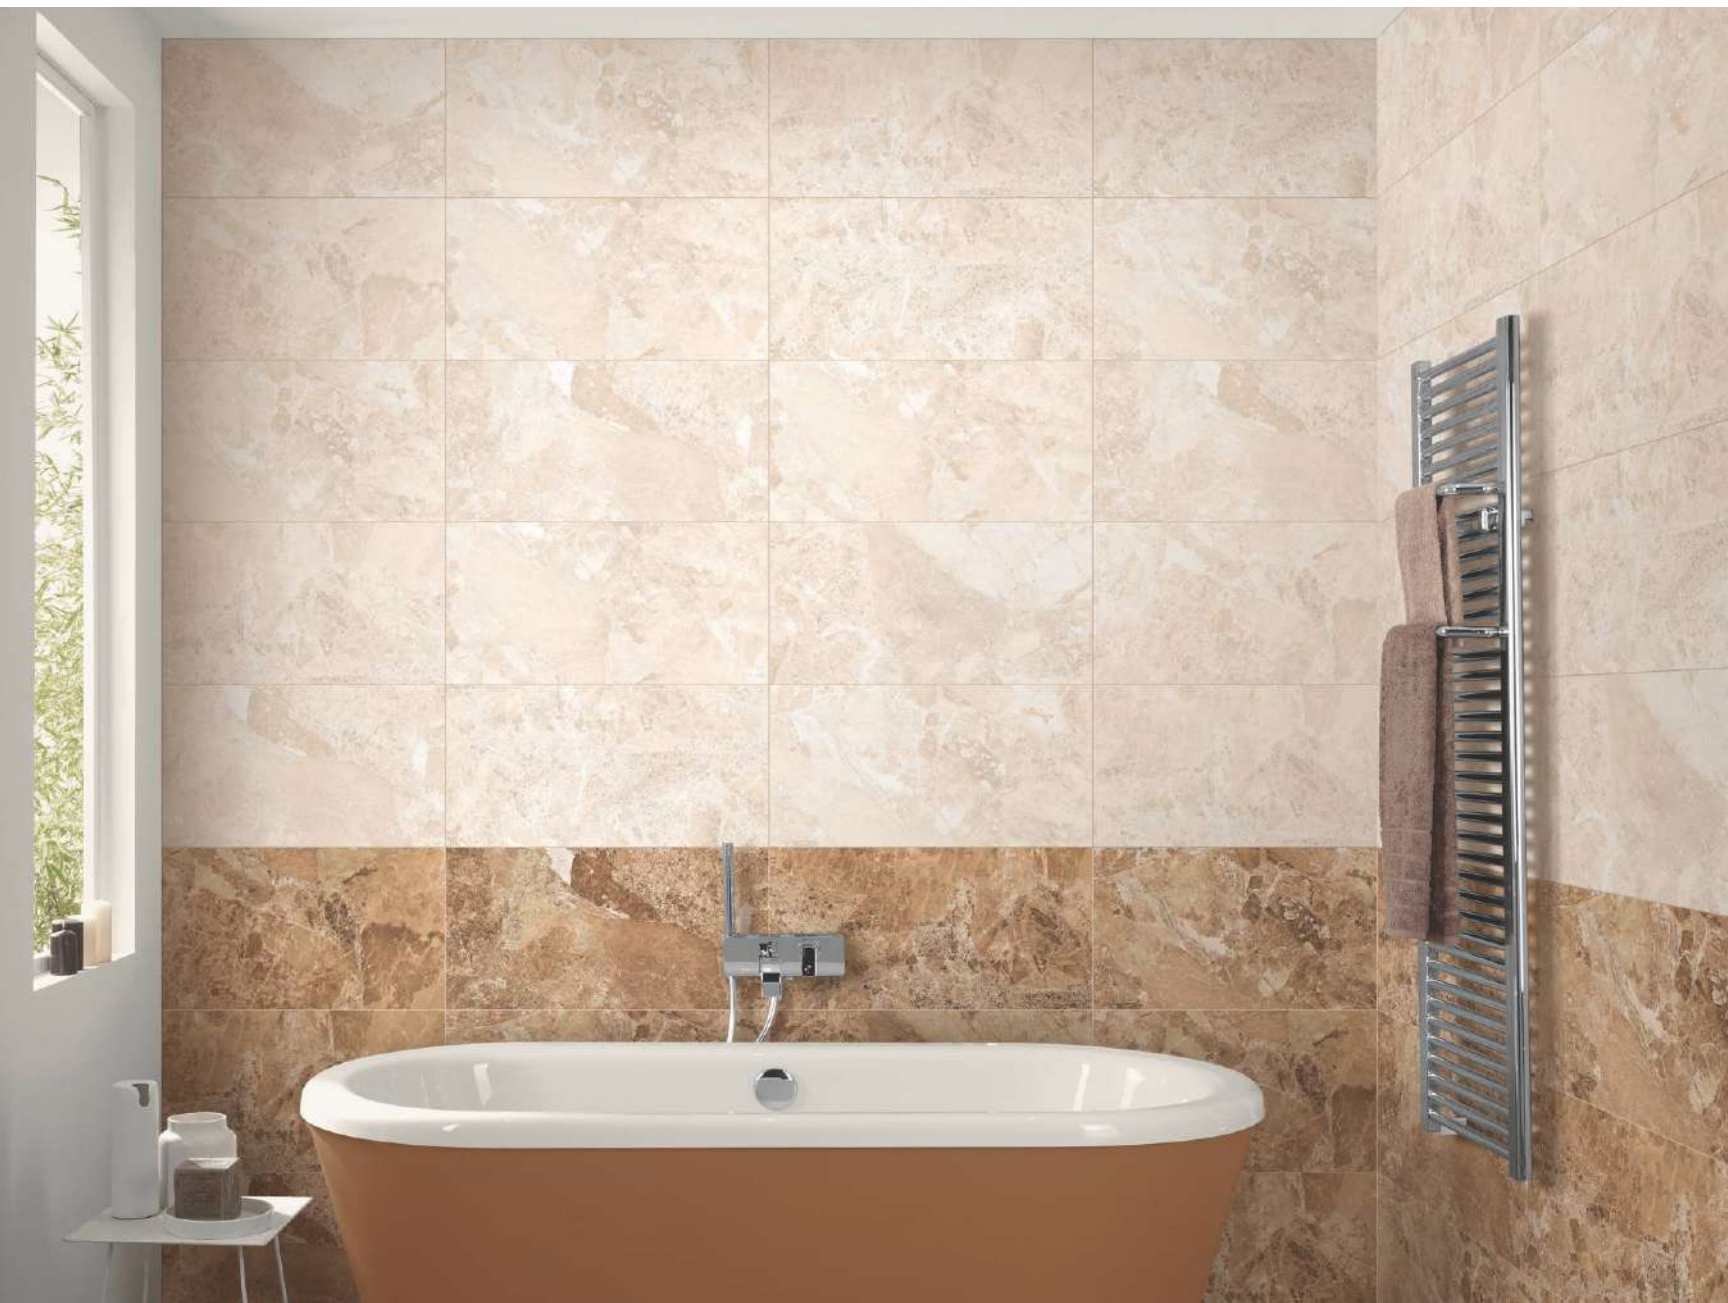

ZOOM VIEW IN EMPERA BEIGE