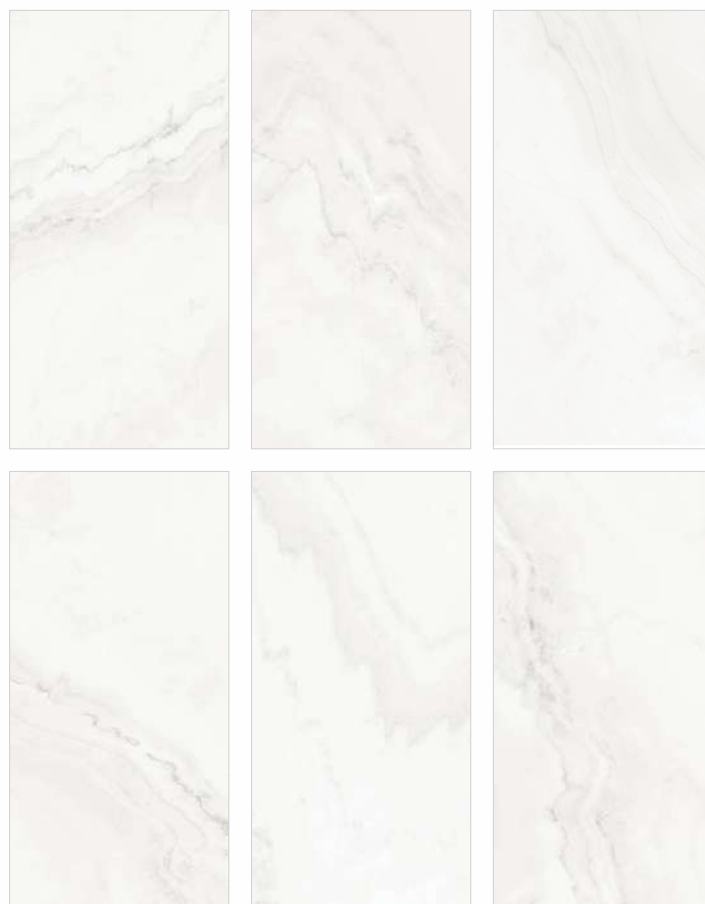

**PREDO
ONYX**

SIZE
300x600mm

THICKNESS
9mm

FINISH
GLOSSY

RANDOM
9

ZOOM VIEW IN PREDO ONYX