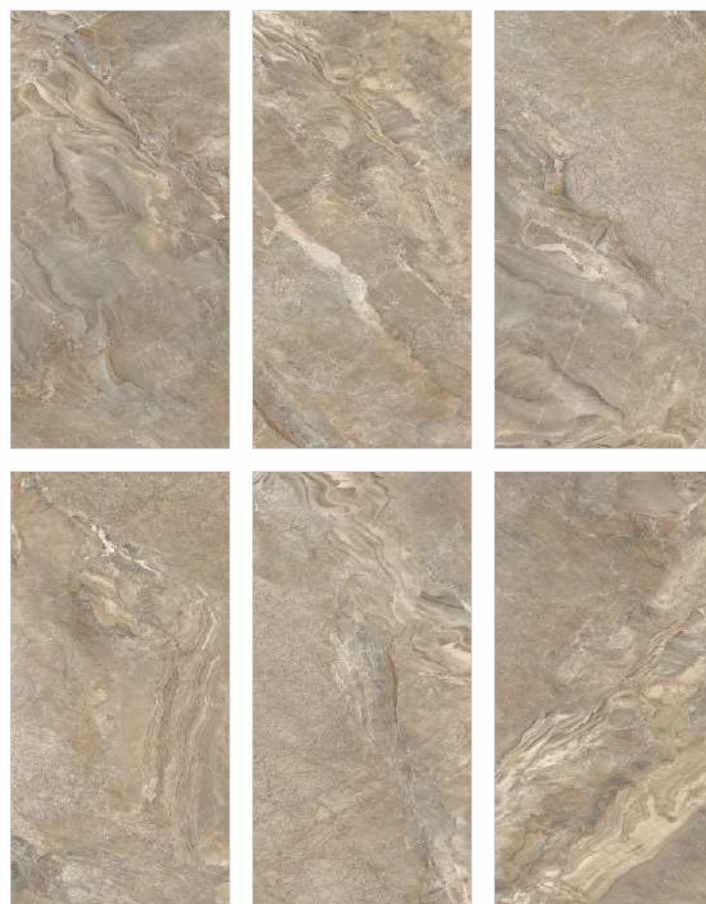

RANDOM
7

 ZOOM VIEW IN AINARA GREY

ALASKA

SIZE
300x600mm

THICKNESS
9mm

FINISH
GLOSSY

RANDOM
7

**AQUARIUS
ONYX GREY**