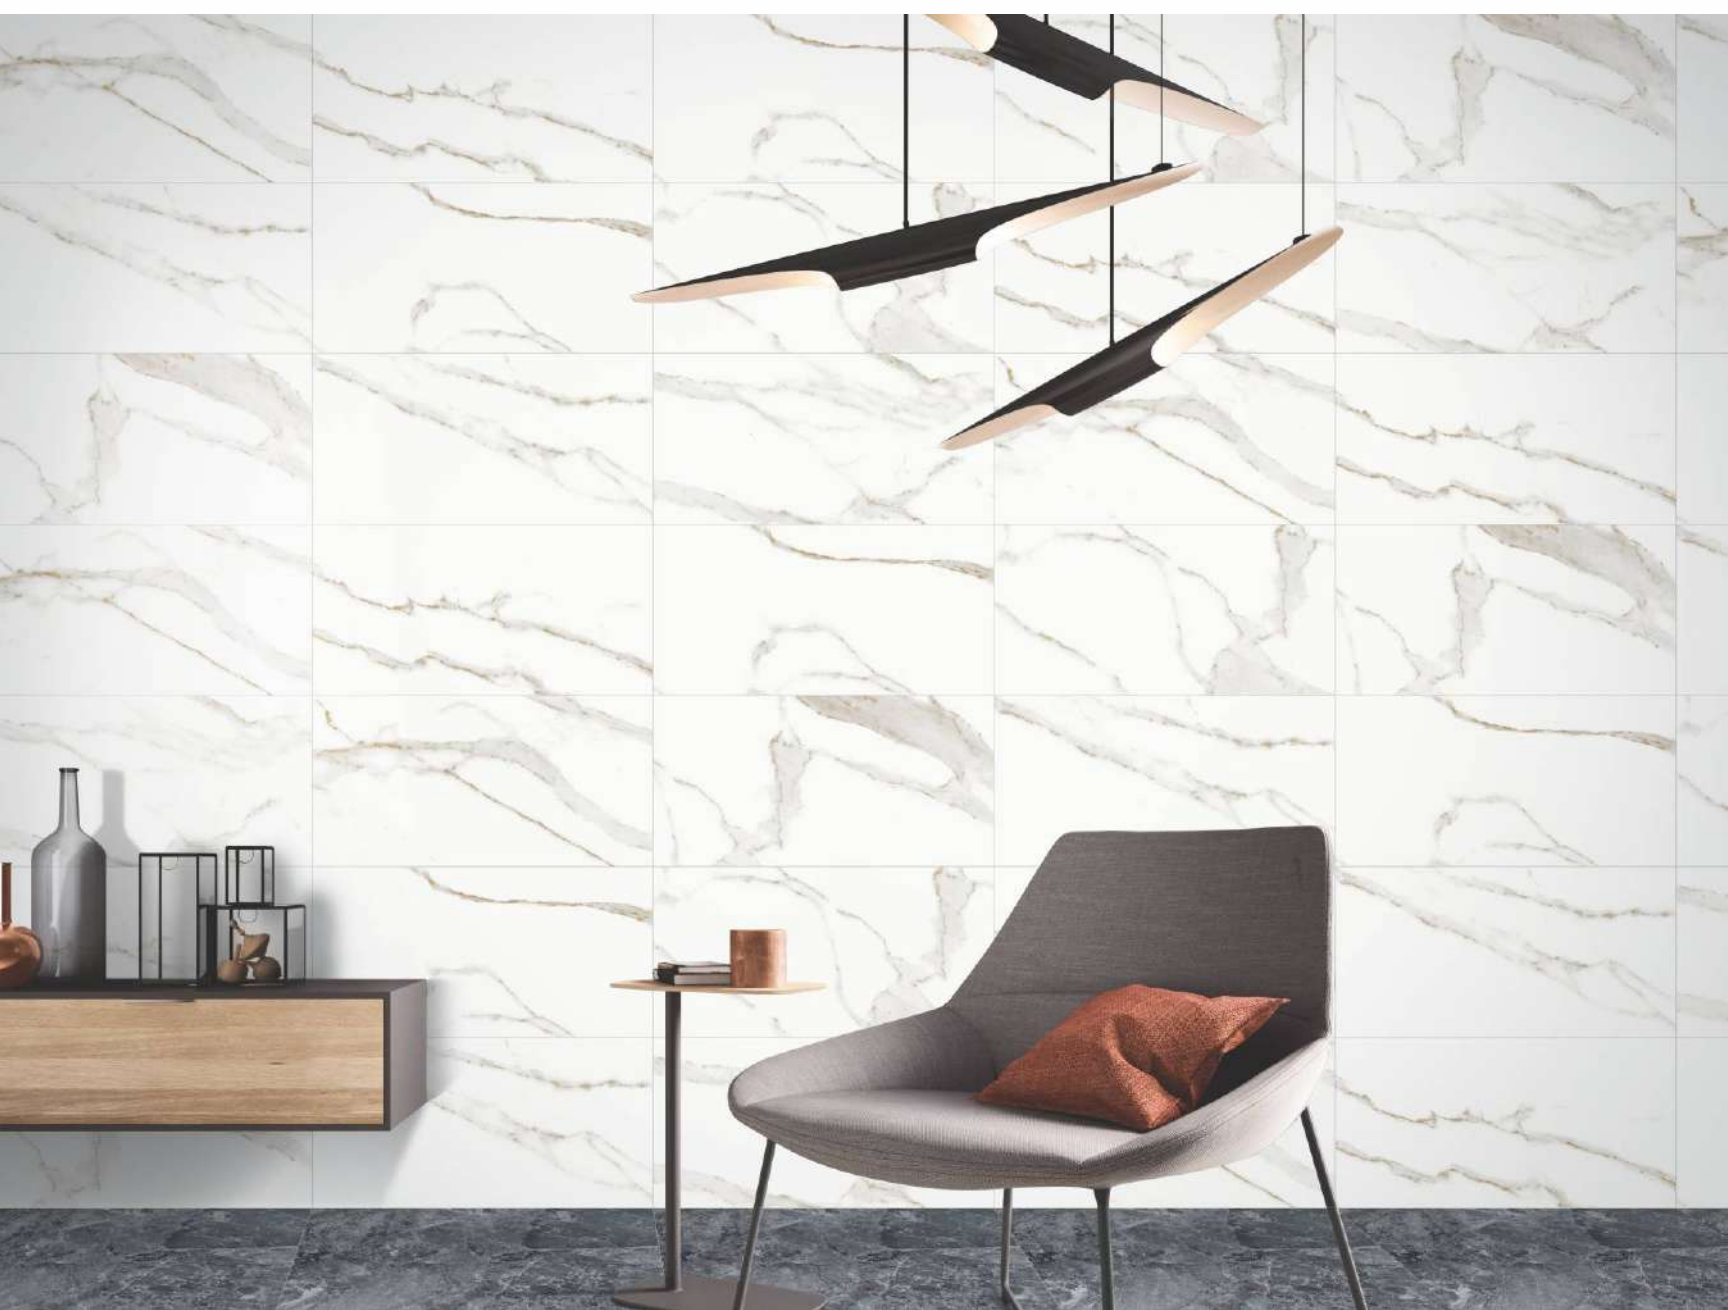

**GOLDEN
PULIDO**

SIZE
300x600mm

THICKNESS
9mm

FINISH
GLOSSY

RANDOM
7

ZOOM VIEW IN TILES NAME