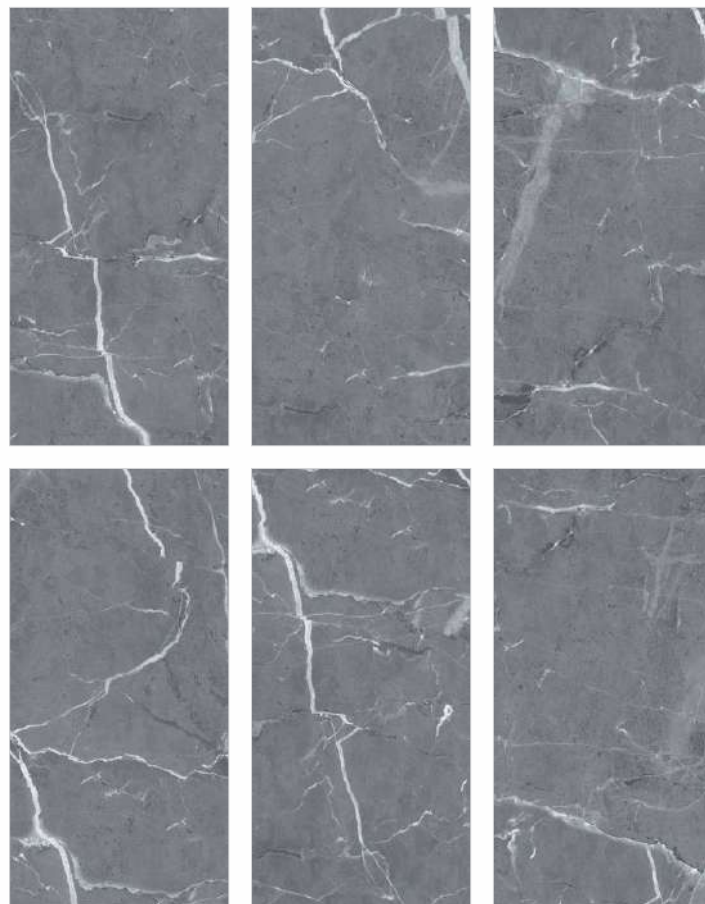

**AINARA
GREY**

SIZE
300x600mm

THICKNESS
9mm

FINISH
GLOSSY

RANDOM
7

ZOOM VIEW IN AINARA GREY