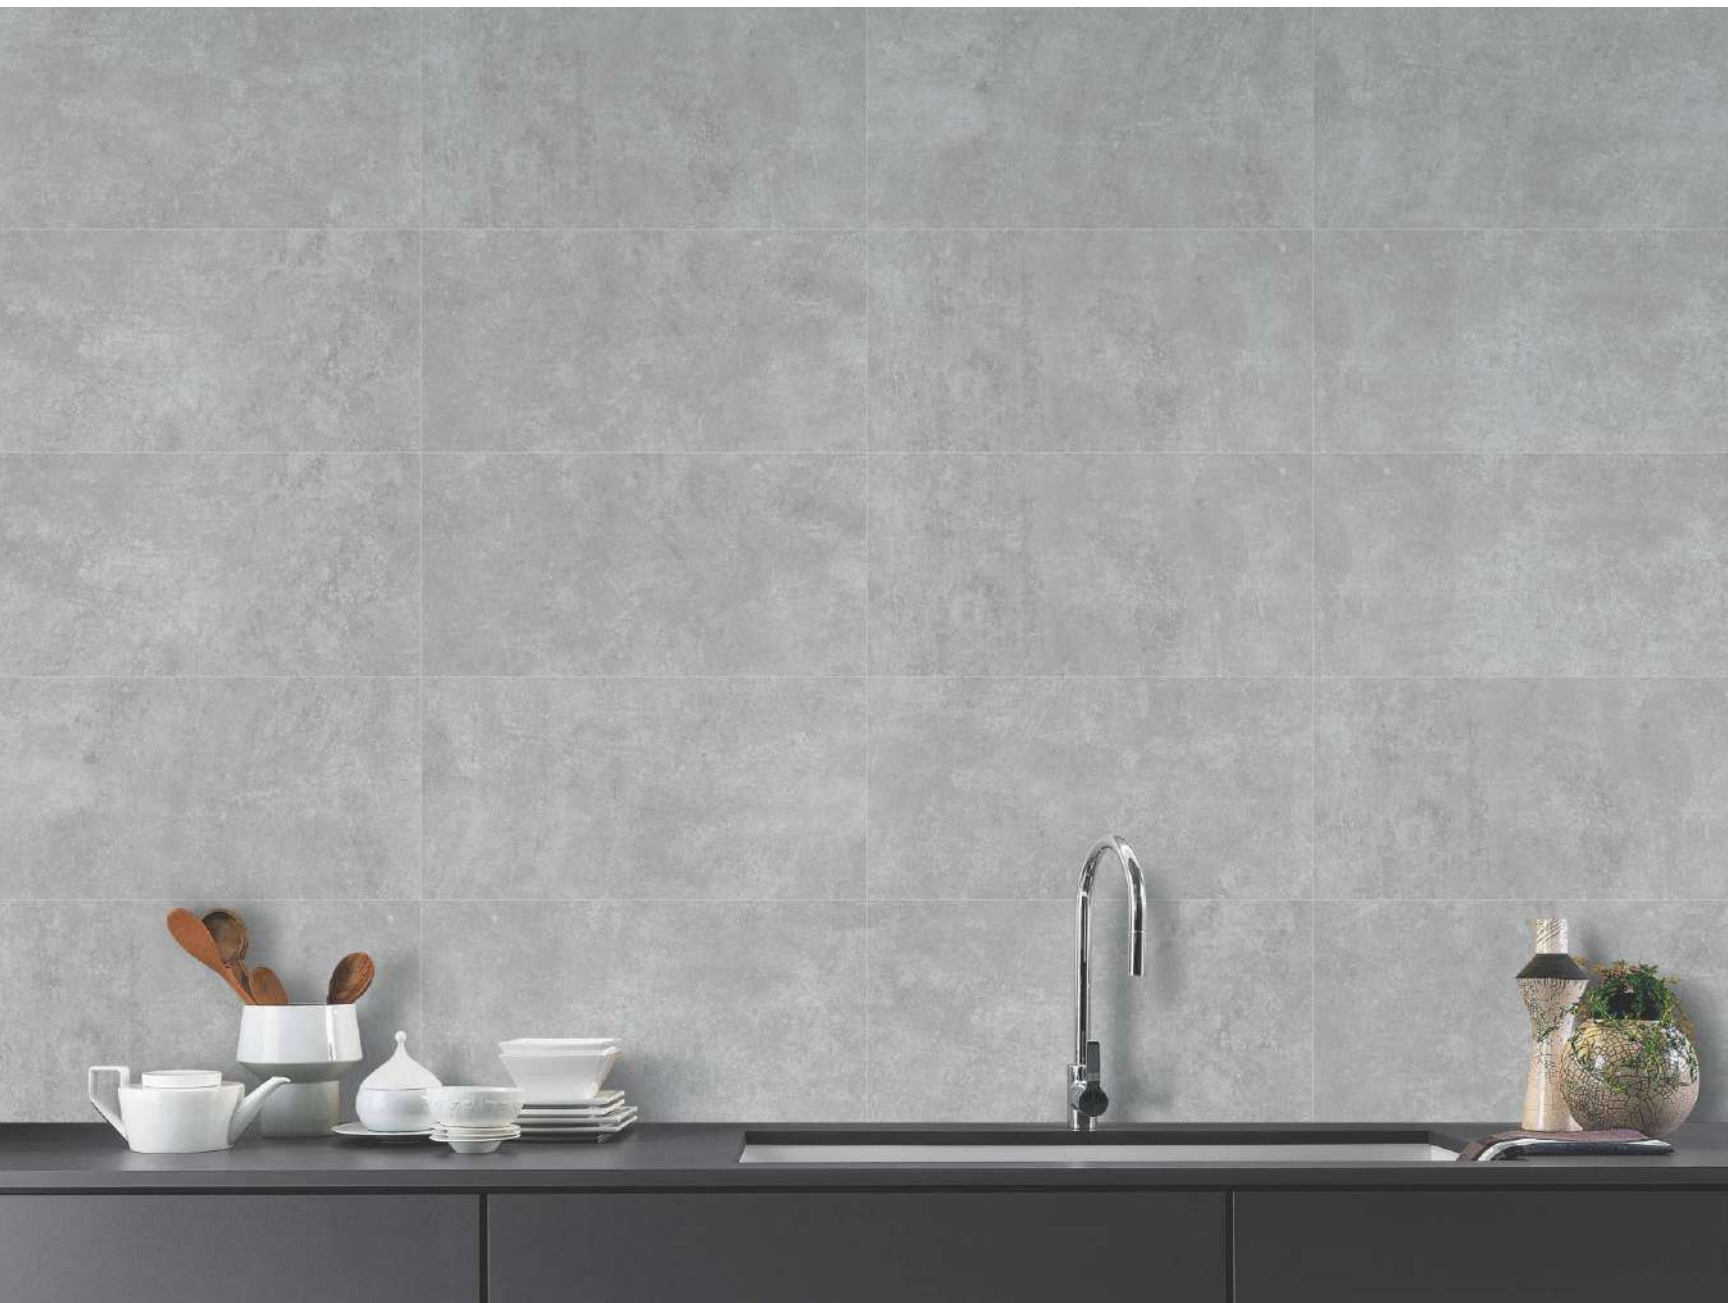

RANDOM
7

 ZOOM VIEW IN REGIO GREY

**RIBASSO
GREY**

SIZE
300x600mm

THICKNESS
9mm

FINISH
MATT

RANDOM
7

**SANTORINI
LIGHT GREY**