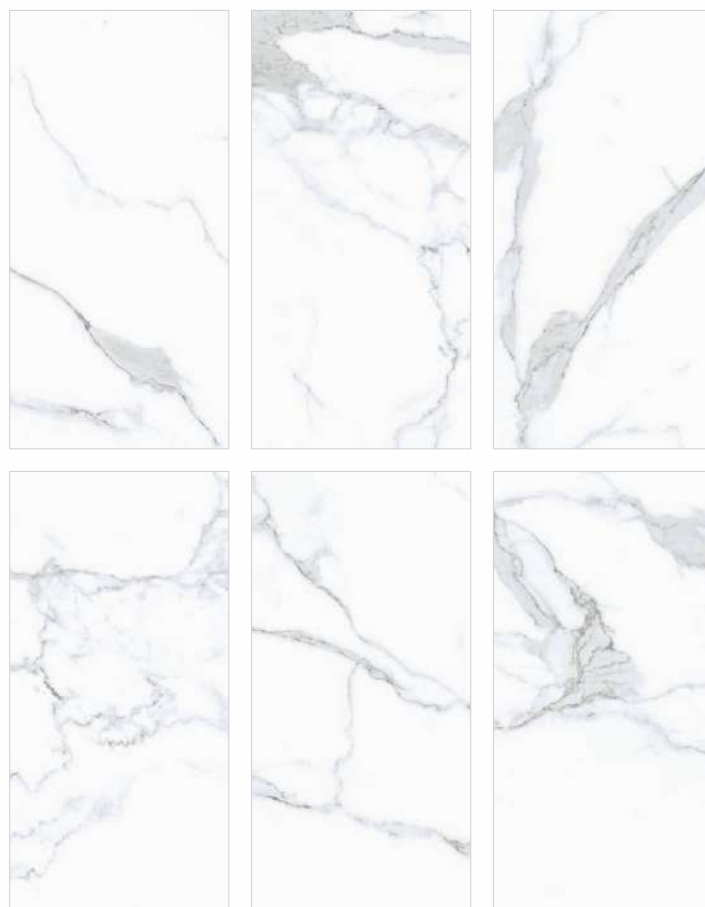

 ZOOM VIEW IN SILVER SHINE

**STATURIO
GOLD**

**SIZE
300x600mm**

**THICKNESS
9mm**

**FINISH
GLOSSY**

**RANDOM
9**

 ZOOM VIEW IN STATURIO GOLD

**STONEX
NATURAL**