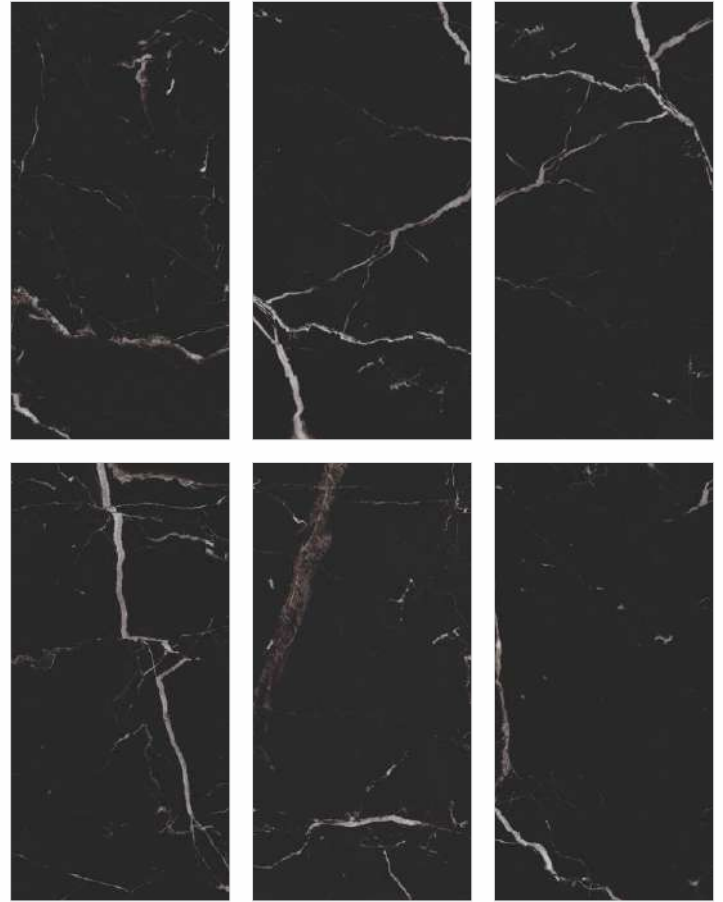

**AINARA
BLACK**

SIZE
300x600mm

THICKNESS
9mm

FINISH
HIGH GLOSS

RANDOM
7