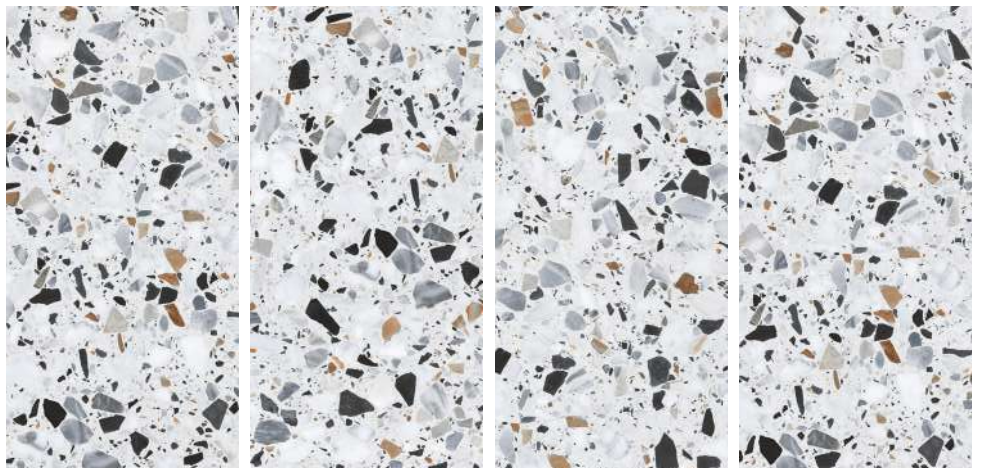

TERRAZZO MULTI

SIZE
600x1200mm

FINISH
GLOSSY

RANDOM
6

CLICK HERE
TO SEE
THE PREVIEW