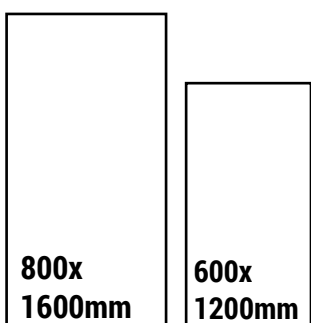

SIZE
600x1200mm

FINISH
ENDLESS GLOSSY

RANDOM
4

CLICK HERE
TO SEE
THE PREVIEW

Available Size

EL-STONEX NETURAL

SIZE
600x1200mm

FINISH
ENDLESS GLOSSY

RANDOM
4

CLICK HERE
TO SEE
THE PREVIEW

Available Size

EL-SVPL 6004

SIZE
600x1200mm

FINISH
ENDLESS GLOSSY

RANDOM
4

CLICK HERE
TO SEE
THE PREVIEW