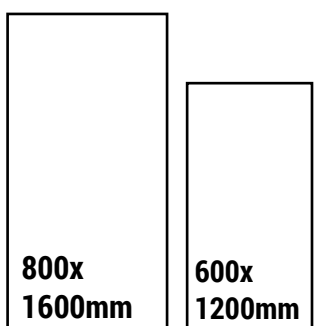

Available Size