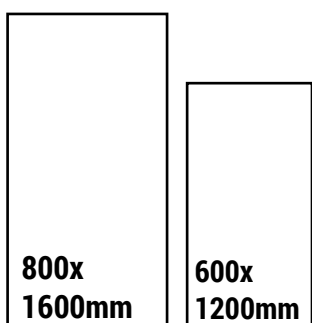

Heat
Resistant

Resistant to
Chemicals

UV
Resistant

Fire
Resistant

Water Proof

Non-Slip

800 x 1600mm

600 x 1200mm

EL-4008

Available Size

EL-4009

SIZE
600x1200mm

FINISH
ENDLESS GLOSSY

RANDOM
4

CLICK HERE
TO SEE
THE PREVIEW

Available Colors

EL-4010

Available Size

EL-4011

SIZE
600x1200mm

FINISH
ENDLESS GLOSSY

RANDOM
4

CLICK HERE
TO SEE
THE PREVIEW

Available Size