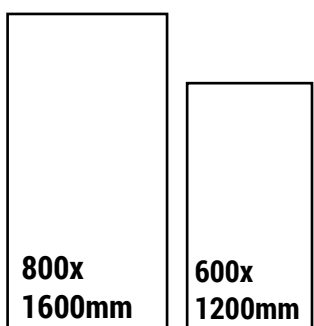

RANDOM
4

CLICK HERE
TO SEE
THE PREVIEW

Available Size

EL-SVPL 6004

SIZE
600x1200mm

FINISH
ENDLESS GLOSSY

RANDOM
4

CLICK HERE
TO SEE
THE PREVIEW

Available Size

EL-SVPL 6012

SIZE
600x1200mm

FINISH
ENDLESS GLOSSY

RANDOM
4

CLICK HERE
TO SEE
THE PREVIEW

Available Size

EL-VIENNA

SIZE
600x1200mm

FINISH
ENDLESS GLOSSY

RANDOM
4

CLICK HERE
TO SEE
THE PREVIEW

Available Size

EL-WONDER CREMA

SIZE
600x1200mm

FINISH
ENDLESS GLOSSY