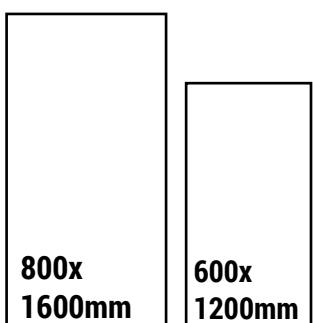

Heat
Resistant

Resistant to
Chemicals

UV
Resistant

Fire
Resistant

Water Proof

Non-Slip

800 x 1600mm

600 x 1200mm

EL-4010

Available Size

EL-4011

SIZE
600x1200mm

FINISH
ENDLESS GLOSSY

RANDOM
4

CLICK HERE
TO SEE
THE PREVIEW

Available Size

EL-4012

SIZE
600x1200mm

FINISH
ENDLESS GLOSSY

RANDOM
4

CLICK HERE
TO SEE
THE PREVIEW

Available Size

EL-4013

SIZE
600x1200mm

SIZE
600x1200mm

FINISH
ENDLESS GLOSSY

RANDOM
4

CLICK HERE
TO SEE
THE PREVIEW

Available Size

EL-4017

SIZE
600x1200mm

FINISH
ENDLESS GLOSSY