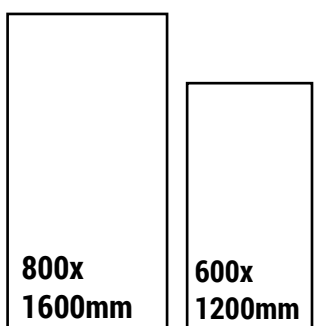

Heat
Resistant

Resistant to
Chemicals

UV
Resistant

Fire
Resistant

Water Proof

Non-Slip

800 x 1600mm

600 x 1200mm

EL-4001

SIZE
600x1200mm

FINISH
ENDLESS GLOSSY

RANDOM
4

CLICK HERE
TO SEE
THE PREVIEW

Available Colors

EL-4002

Available Size