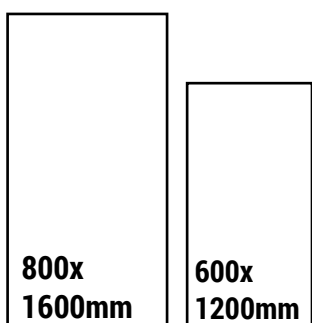

Available Size

EL-LUCINA WHITE

SIZE
600x1200mm

FINISH
ENDLESS GLOSSY

RANDOM
4

CLICK HERE
TO SEE
THE PREVIEW

Available Size

EL-LUXOR STATUARIO

SIZE
600x1200mm

FINISH
ENDLESS GLOSSY

RANDOM
4

CLICK HERE
TO SEE
THE PREVIEW

Available Size

EL-NEPTUNO BEIGE

SIZE
600x1200mm

FINISH
ENDLESS GLOSSY

RANDOM
4

CLICK HERE
TO SEE
THE PREVIEW

Available Size

EL-NERO WHITE

SIZE
600x1200mm

FINISH
ENDLESS GLOSSY

RANDOM
4

CLICK HERE
TO SEE
THE PREVIEW