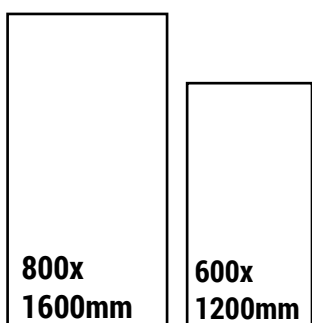

Heat
Resistant

Resistant to
Chemicals

UV
Resistant

Fire
Resistant

Water Proof

Non-Slip

800 x 1600mm

600 x 1200mm

SIZE
600x1200mm

FINISH
ENDLESS GLOSSY

RANDOM
4

CLICK HERE
TO SEE
THE PREVIEW

Available Size

EL-4025

SIZE
600x1200mm

FINISH
ENDLESS GLOSSY