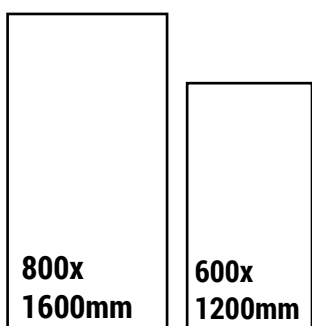

Available Size