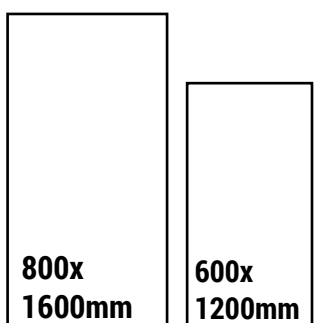

SIZE
600x1200mm

FINISH
ENDLESS GLOSSY

RANDOM
4

CLICK HERE
TO SEE
THE PREVIEW

Available Size

EL-STONEX NETURAL

SIZE
600x1200mm

FINISH
ENDLESS GLOSSY

RANDOM
4

CLICK HERE
TO SEE
THE PREVIEW

Available Size

EL-SVPL 6004

SIZE
600x1200mm

FINISH
ENDLESS GLOSSY

RANDOM
4

CLICK HERE
TO SEE
THE PREVIEW