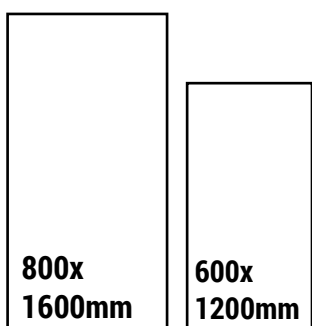

SIZE
600x1200mm

FINISH
ENDLESS GLOSSY

RANDOM
4

CLICK HERE
TO SEE
THE PREVIEW

Available Size

EL-STONEX NETURAL

SIZE
600x1200mm

FINISH
ENDLESS GLOSSY

RANDOM
4

CLICK HERE
TO SEE
THE PREVIEW

Available Size

EL-SVPL 6004

SIZE
600x1200mm

FINISH
ENDLESS GLOSSY

RANDOM
4

CLICK HERE
TO SEE
THE PREVIEW

Available Size

EL-SVPL 6012

SIZE
600x1200mm

FINISH
ENDLESS GLOSSY

RANDOM
4

CLICK HERE
TO SEE
THE PREVIEW

Available Size

EL-VIENNA