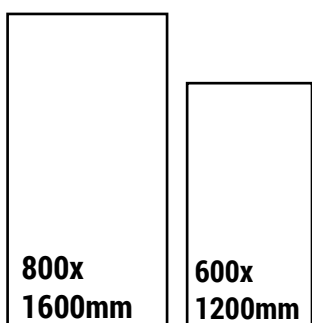

Heat
Resistant

Resistant to
Chemicals

UV
Resistant

Fire
Resistant

Water Proof

Non-Slip

800 x 1600mm

600 x 1200mm

Available Size

EL-4040

SIZE
600x1200mm

FINISH
ENDLESS GLOSSY

RANDOM
4

CLICK HERE
TO SEE
THE PREVIEW

Available Size

EL-ALASKA

SIZE
600x1200mm

FINISH
ENDLESS GLOSSY

RANDOM
4

CLICK HERE
TO SEE
THE PREVIEW

Available Size

EL-ASTRUS CREMA

SIZE
600x1200mm

FINISH
ENDLESS GLOSSY