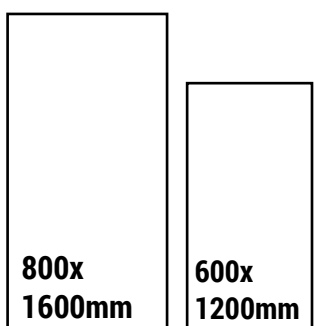

Available Size

EL-CALACATTA LUXE

SIZE
600x1200mm

FINISH
ENDLESS GLOSSY

RANDOM
4

CLICK HERE
TO SEE
THE PREVIEW

Available Size

EL-CRASH BEIGE

SIZE
600x1200mm

FINISH
ENDLESS GLOSSY

RANDOM
4

CLICK HERE
TO SEE
THE PREVIEW

Available Size

EL-ESCLATE STATUARIO

SIZE
600x1200mm

FINISH
ENDLESS GLOSSY

RANDOM
4

CLICK HERE
TO SEE
THE PREVIEW

Available Size

EL-HIMANCHAL WHITE

SIZE
600x1200mm

FINISH
ENDLESS GLOSSY

RANDOM
4

CLICK HERE
TO SEE
THE PREVIEW