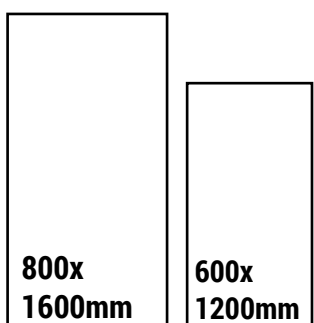

RANDOM
4

CLICK HERE
TO SEE
THE PREVIEW

Available Size

EL-BRILLO WHITE

SIZE
600x1200mm

FINISH
ENDLESS GLOSSY

RANDOM
4

CLICK HERE
TO SEE
THE PREVIEW

Available Size

EL-CALACATTA LUXE

SIZE
600x1200mm

FINISH
ENDLESS GLOSSY

RANDOM
4

CLICK HERE
TO SEE
THE PREVIEW

Available Size

EL-CRASH BEIGE

SIZE
600x1200mm

FINISH
ENDLESS GLOSSY

RANDOM
4

CLICK HERE
TO SEE
THE PREVIEW

Available Size

EL-ESCLATE STATUARIO

SIZE
600x1200mm

FINISH
ENDLESS GLOSSY