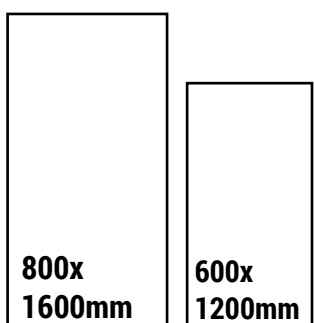

Available Size