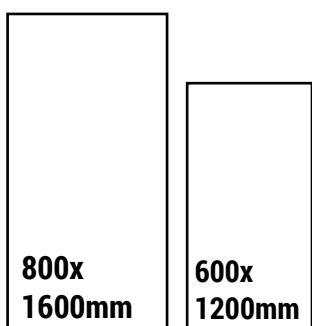

RANDOM
4

CLICK HERE
TO SEE
THE PREVIEW

Available Size

EL-BRILLO WHITE

SIZE
600x1200mm

FINISH
ENDLESS GLOSSY

RANDOM
4

CLICK HERE
TO SEE
THE PREVIEW

Available Size

EL-CALACATTA LUXE

SIZE
600x1200mm

FINISH
ENDLESS GLOSSY

RANDOM
4

CLICK HERE
TO SEE
THE PREVIEW

Available Size

EL-CRASH BEIGE

SIZE
600x1200mm

FINISH
ENDLESS GLOSSY

RANDOM
4

CLICK HERE
TO SEE
THE PREVIEW

Available Size

EL-ESCLATE STATUARIO

SIZE
600x1200mm

FINISH
ENDLESS GLOSSY