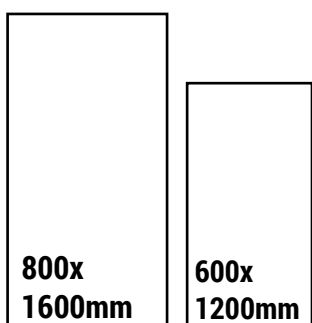

Available Size