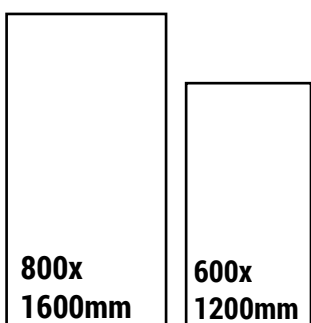

Available Size