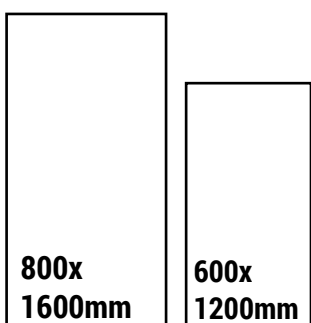

SIZE
600x1200mm

FINISH
ENDLESS GLOSSY

RANDOM
4

CLICK HERE
TO SEE
THE PREVIEW

Available Size

EL-ESCLATE STATUARIO

SIZE
600x1200mm

FINISH
ENDLESS GLOSSY

RANDOM
4

CLICK HERE
TO SEE
THE PREVIEW

Available Size

EL-HIMANCHAL WHITE

SIZE
600x1200mm

FINISH
ENDLESS GLOSSY

RANDOM
4

CLICK HERE
TO SEE
THE PREVIEW

Available Size

EL-LUCINA WHITE

SIZE
600x1200mm

FINISH
ENDLESS GLOSSY

RANDOM
4

CLICK HERE
TO SEE
THE PREVIEW

Available Size

EL-LUXOR STATUARIO