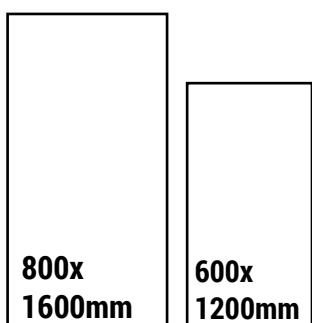

SIZE
600x1200mm

FINISH
ENDLESS GLOSSY

RANDOM
4

CLICK HERE
TO SEE
THE PREVIEW

Available Size

EL-ASTRUS CREMA

SIZE
600x1200mm

FINISH
ENDLESS GLOSSY

RANDOM
4

CLICK HERE
TO SEE
THE PREVIEW

Available Size

EL-BRILLO WHITE

SIZE
600x1200mm

FINISH
ENDLESS GLOSSY

RANDOM
4

CLICK HERE
TO SEE
THE PREVIEW

Available Size

EL-CALACATTA LUXE

SIZE
600x1200mm

FINISH
ENDLESS GLOSSY

RANDOM
4

CLICK HERE
TO SEE
THE PREVIEW

Available Size

EL-CRASH BEIGE