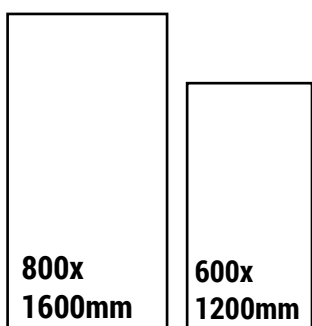

Heat
Resistant

Resistant to
Chemicals

UV
Resistant

Fire
Resistant

Water Proof

Non-Slip

800 x 1600mm

600 x 1200mm

SIZE
600x1200mm

FINISH
ENDLESS GLOSSY

RANDOM
4

CLICK HERE
TO SEE
THE PREVIEW

Available Colors

EL-4023

Available Size

EL-4024

SIZE
600x1200mm

FINISH
ENDLESS GLOSSY

RANDOM
4

CLICK HERE
TO SEE
THE PREVIEW

Available Size

EL-4025

SIZE
600x1200mm

FINISH
ENDLESS GLOSSY