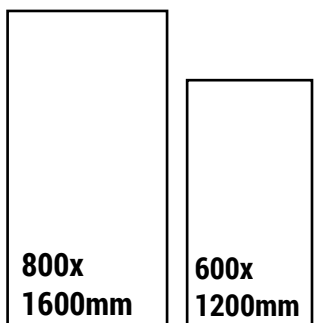

Heat
Resistant

Resistant to
Chemicals

UV
Resistant

Fire
Resistant

Water Proof

Non-Slip

800 x 1600mm

600 x 1200mm

EL-4010

Available Size

EL-4011

SIZE
600x1200mm

FINISH
ENDLESS GLOSSY

RANDOM
4

CLICK HERE
TO SEE
THE PREVIEW

Available Size

EL-4012

SIZE
600x1200mm

FINISH
ENDLESS GLOSSY

RANDOM
4

CLICK HERE
TO SEE
THE PREVIEW

Available Size

EL-4013

SIZE
600x1200mm