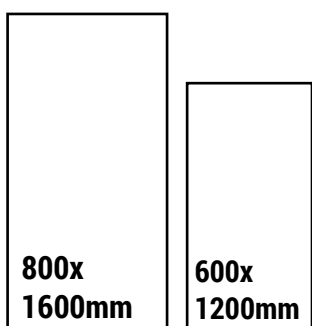

Heat
Resistant

Resistant to
Chemicals

UV
Resistant

Fire
Resistant

Water Proof

Non-Slip

800 x 1600mm

600 x 1200mm

EL-4005

SIZE
600x1200mm

FINISH
ENDLESS GLOSSY

RANDOM
4

CLICK HERE
TO SEE
THE PREVIEW

Available Colors

EL-4006

EL-4007

EL-4008

Available Size

EL-4009

SIZE
600x1200mm

FINISH
ENDLESS GLOSSY

RANDOM
4

CLICK HERE
TO SEE
THE PREVIEW

Available Colors