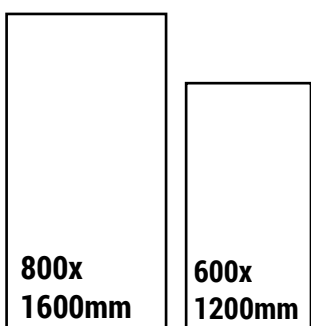

Heat
Resistant

Resistant to
Chemicals

UV
Resistant

Fire
Resistant

Water Proof

Non-Slip

800 x 1600mm

600 x 1200mm

EL-4001

SIZE
600x1200mm

FINISH
ENDLESS GLOSSY

RANDOM
4

CLICK HERE
TO SEE
THE PREVIEW

Available Colors

EL-4002

Available Size

EL-4003

SIZE
600x1200mm

FINISH
ENDLESS GLOSSY

RANDOM
4

CLICK HERE
TO SEE
THE PREVIEW

Available Colors

EL-4004

Available Size