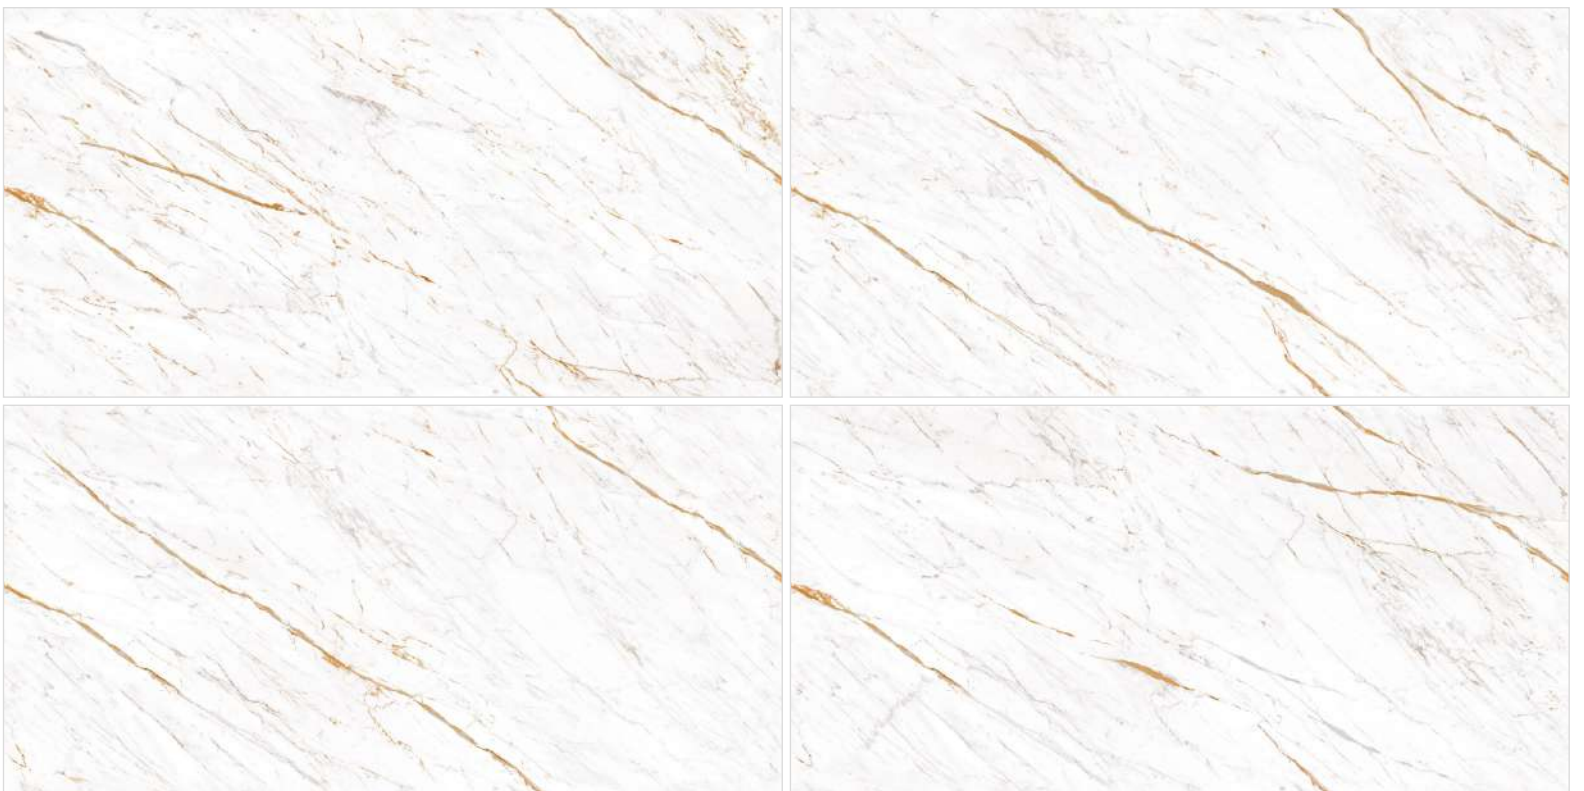

RANDOM
4

CLICK HERE
TO SEE
THE PREVIEW

Available Size

EL-NERO WHITE

SIZE
600x1200mm

FINISH
ENDLESS GLOSSY

RANDOM
4

CLICK HERE
TO SEE
THE PREVIEW