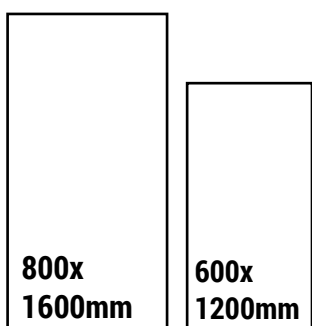

Available Size

EL-LUCINA WHITE

SIZE
600x1200mm

FINISH
ENDLESS GLOSSY

RANDOM
4

CLICK HERE
TO SEE
THE PREVIEW

Available Size

EL-LUXOR STATUARIO

SIZE
600x1200mm

FINISH
ENDLESS GLOSSY

RANDOM
4

CLICK HERE
TO SEE
THE PREVIEW

Available Size

EL-NEPTUNO BEIGE

SIZE
600x1200mm

FINISH
ENDLESS GLOSSY

RANDOM
4

CLICK HERE
TO SEE
THE PREVIEW

Available Size

EL-NERO WHITE

SIZE
600x1200mm

FINISH
ENDLESS GLOSSY

RANDOM
4

CLICK HERE
TO SEE
THE PREVIEW