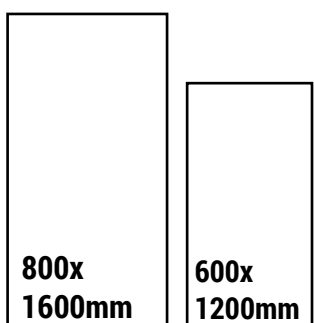

Heat
Resistant

Resistant to
Chemicals

UV
Resistant

Fire
Resistant

Water Proof

Non-Slip

800 x 1600mm

600 x 1200mm

SIZE
600x1200mm

FINISH
ENDLESS GLOSSY

RANDOM
4

CLICK HERE
TO SEE
THE PREVIEW

Available Size

EL-4017

SIZE
600x1200mm

FINISH
ENDLESS GLOSSY