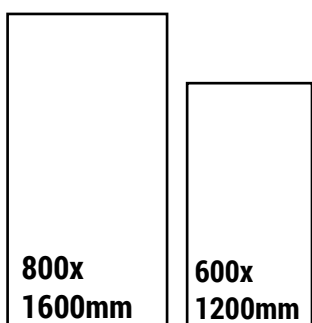

Heat
Resistant

Resistant to
Chemicals

UV
Resistant

Fire
Resistant

Water Proof

Non-Slip

800 x 1600mm

600 x 1200mm

Available Size

EL-4021

SIZE
600x1200mm

FINISH
ENDLESS GLOSSY

RANDOM
4

CLICK HERE
TO SEE
THE PREVIEW

Available Size

EL-4022