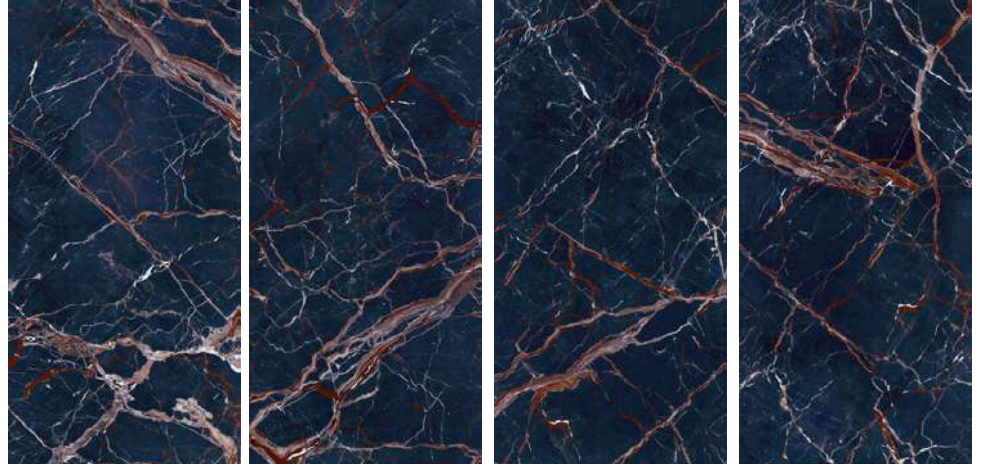

NEW

N-160719

SIZE
600x1200mm

FINISH
HIGH GLOSSY

RANDOM
4

CLICK HERE
TO SEE
THE PREVIEW