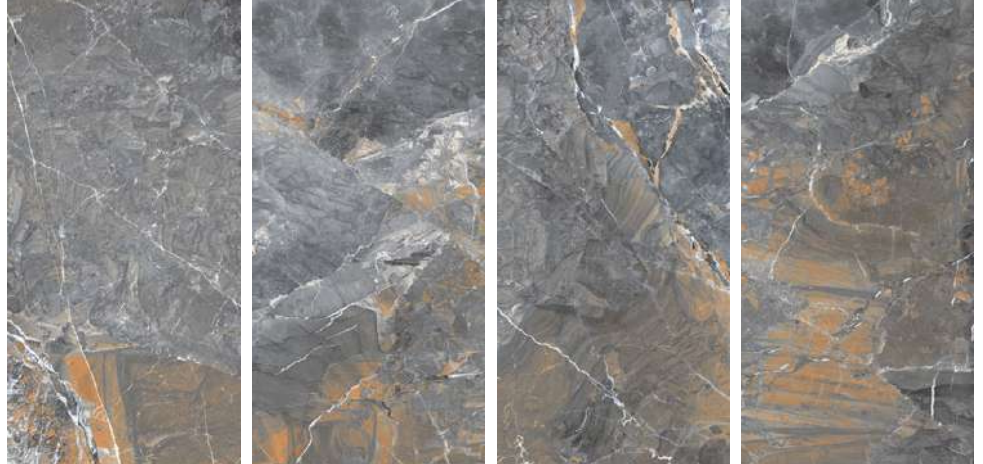

AVANTA NATURA

SIZE
600x1200mm

FINISH
HIGH GLOSSY

RANDOM
5

CLICK HERE
TO SEE
THE PREVIEW

Available Size

AVION WHITE

SIZE
600x1200mm