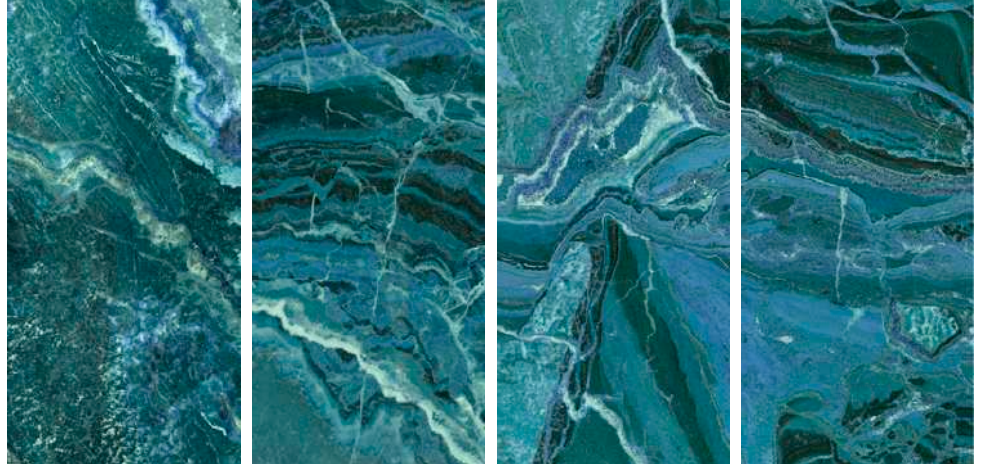

BELGIUM

SIZE
600x1200mm

FINISH
HIGH GLOSSY

RANDOM
5

CLICK HERE
TO SEE
THE PREVIEW