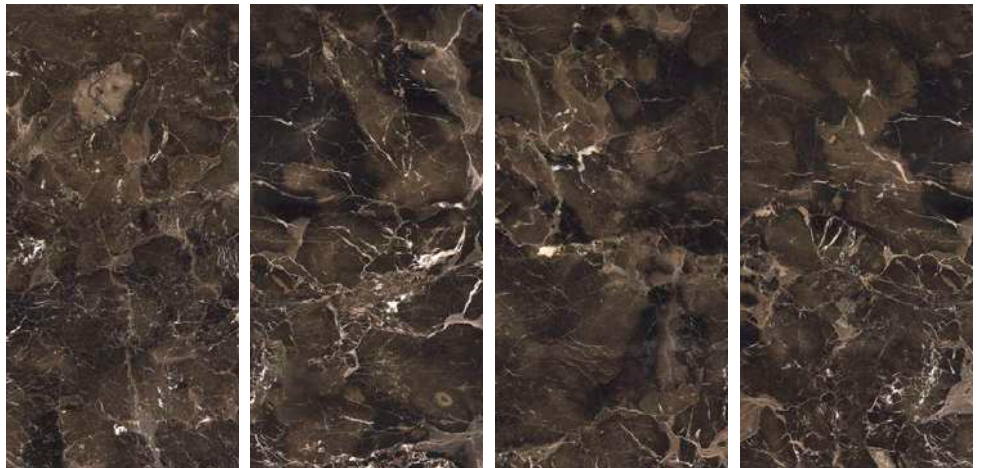

N-160737

SIZE
600x1200mm

FINISH
HIGH GLOSSY

RANDOM
4

CLICK HERE
TO SEE
THE PREVIEW