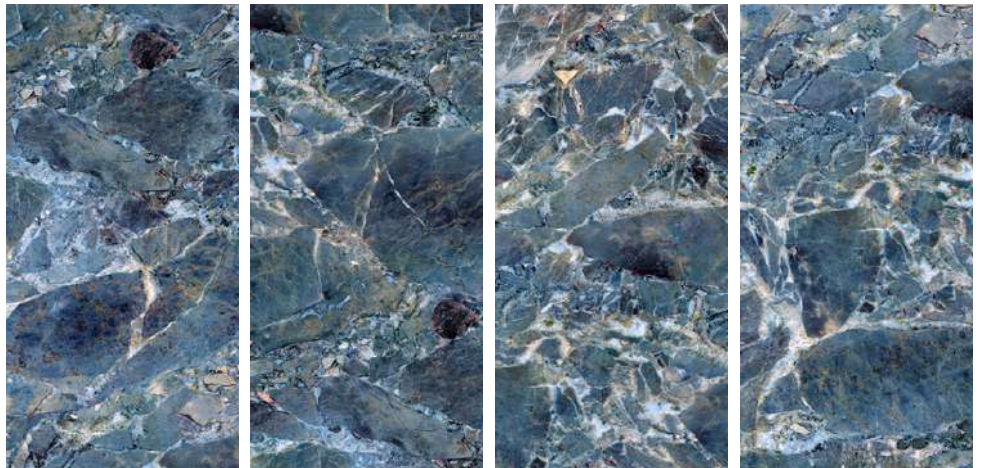

STONICO BLUE

SIZE
600x1200mm

FINISH
HIGH GLOSSY

RANDOM
5

CLICK HERE
TO SEE
THE PREVIEW

Available Size

AINARA BLACK

SIZE
600x1200mm