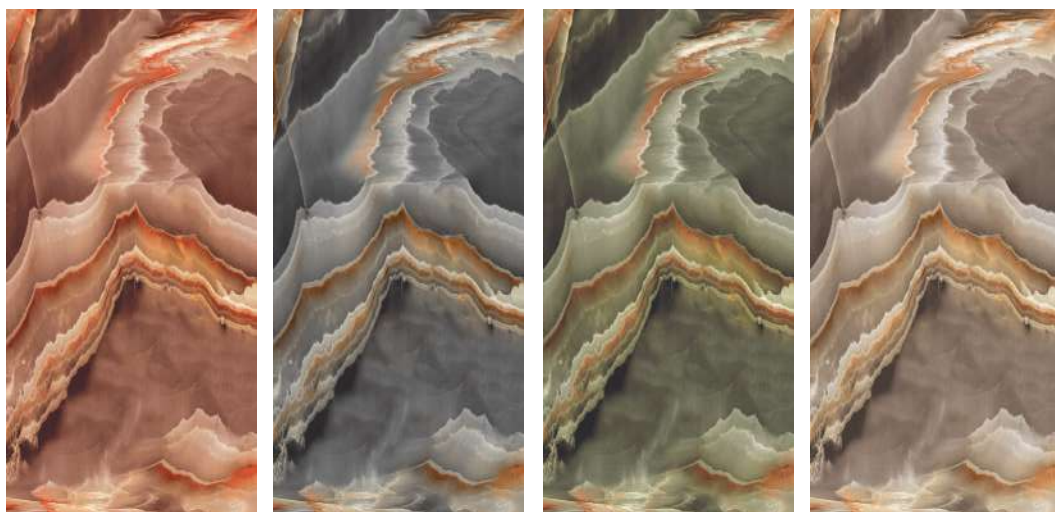

RANDOM
6

CLICK HERE
TO SEE
THE PREVIEW

Available Colors

NAIROBI NATURAL

Available Size

NAVY BLUE

SIZE
600x1200mm

FINISH
HIGH GLOSS

RANDOM
5

CLICK HERE
TO SEE
THE PREVIEW

Available Colors

NAVY RED

NAVY NATURAL

NAVY GREEN

NAVY BROWN

Available Size