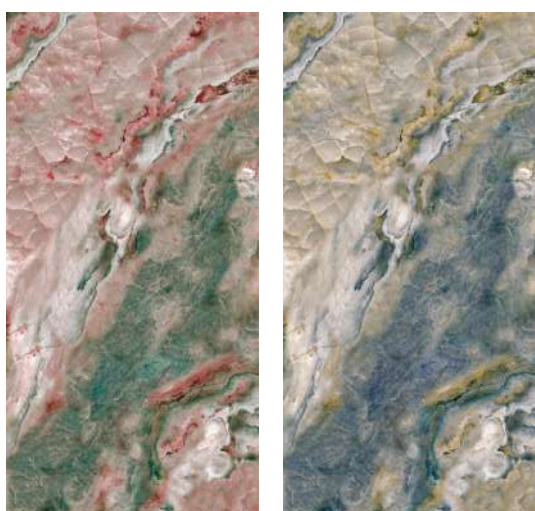

FINISH
HIGH GLOSS

RANDOM
6

CLICK HERE
TO SEE
THE PREVIEW

Available Colors

COSMIC RED

COSMIC GREEN

Available Size

CZAR BLACK