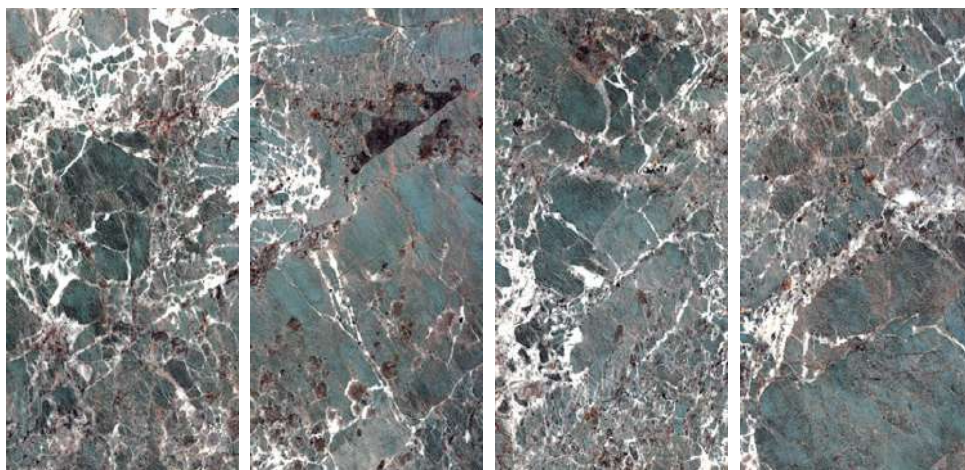

AMAZZONITE

SIZE
600x1200mm

FINISH
HIGH GLOSSY

RANDOM
4

CLICK HERE
TO SEE
THE PREVIEW

Available Size

800x
1600mm

600x
1200mm