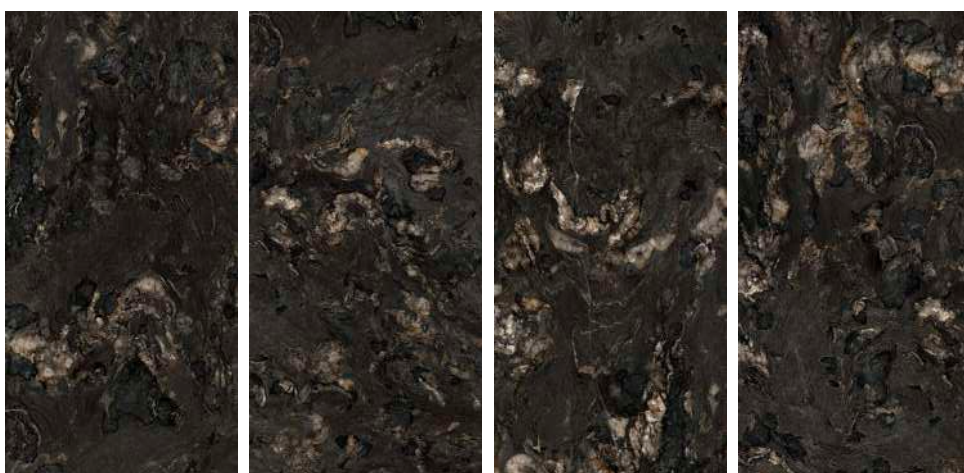

DIAVIKER CHOCO

SIZE
600x1200mm

FINISH
HIGH GLOSS

RANDOM
6

CLICK HERE
TO SEE
THE PREVIEW

Available Colors

Available Size