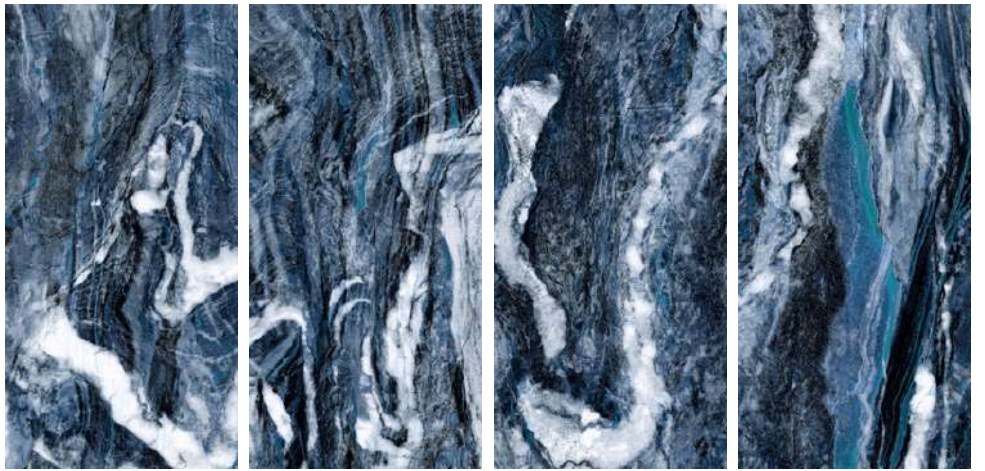

CLICK HERE
TO SEE
THE PREVIEW

Available Size

ZEBBRA BLUE

SIZE
600x1200mm

FINISH
HIGH GLOSS

RANDOM
5

CLICK HERE
TO SEE
THE PREVIEW

Available Colors