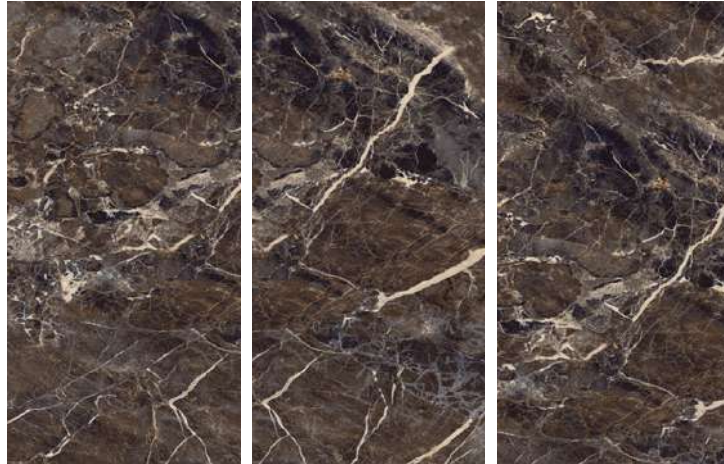

CLICK HERE
TO SEE
THE PREVIEW

Available Size

MARALINGA

SIZE
600x1200mm

FINISH
HIGH GLOSSY

RANDOM
3

CLICK HERE
TO SEE
THE PREVIEW

Available Size