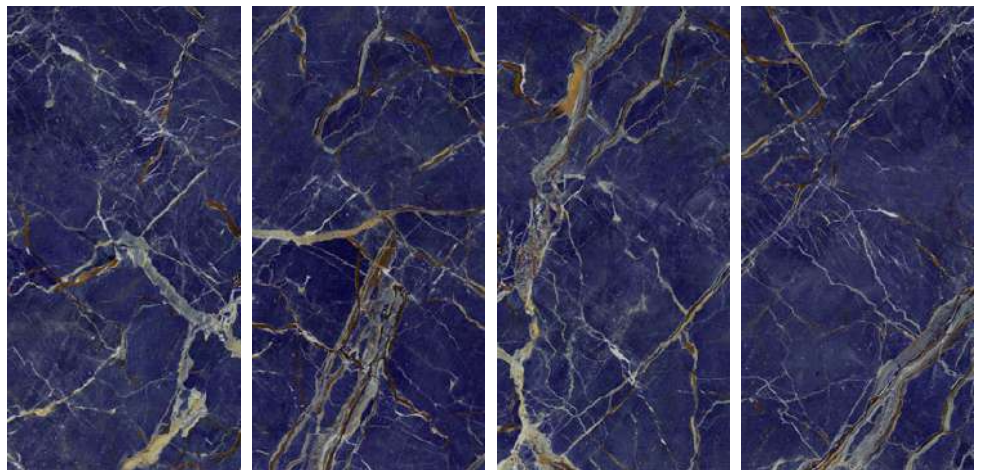

SENTILLIA BLUE

SIZE
600x1200mm

FINISH
HIGH GLOSSY

RANDOM
5

CLICK HERE
TO SEE
THE PREVIEW