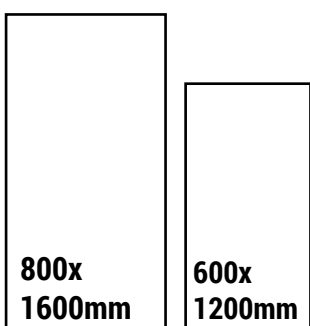

SISOM BEIGE

SIZE
600x1200mm

FINISH
GLOSSY

RANDOM
5

CLICK HERE
TO SEE
THE PREVIEW

Available Colors

SISOM GREY

Available Size

SPANISH MARBLE

SIZE
600x1200mm

FINISH
GLOSSY

RANDOM
3

CLICK HERE
TO SEE
THE PREVIEW

Available Size

SPIANA BROWN

SIZE
600x1200mm