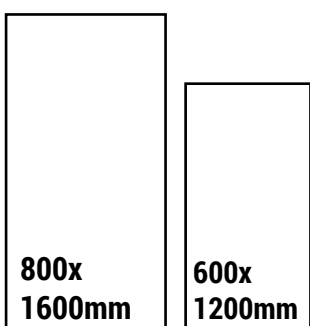

CLICK HERE
TO SEE
THE PREVIEW

Available Colors

BALENO LIGHT GREY

Available Size

BARDIGLIO CHOCO

SIZE
600x1200mm

FINISH
GLOSSY

RANDOM
7

CLICK HERE
TO SEE
THE PREVIEW

Available Colors

BARDIGLIO NATURAL

Available Size

BASALTO GREY

SIZE
600x1200mm

FINISH
GLOSSY

RANDOM
4

CLICK HERE
TO SEE
THE PREVIEW

Available Colors

BASALTO TUSK

BASALTO IVORY

Available Size

CELTICA BEIGE

SIZE
600x1200mm

FINISH
GLOSSY

RANDOM
4

CLICK HERE
TO SEE
THE PREVIEW

Available Size

800x
1600mm

600x
1200mm

CHIPPO REAL

SIZE
600x1200mm

FINISH
GLOSSY