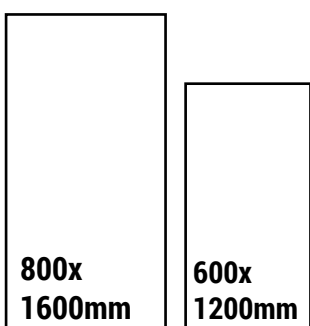

FINISH
GLOSSY

RANDOM
9

CLICK HERE
TO SEE
THE PREVIEW

Available Colors

SVPL 6051

Available Size

SVPL 6066

SIZE
600x1200mm