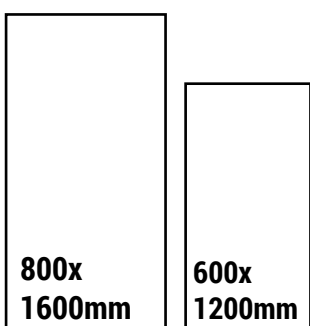

Available Size