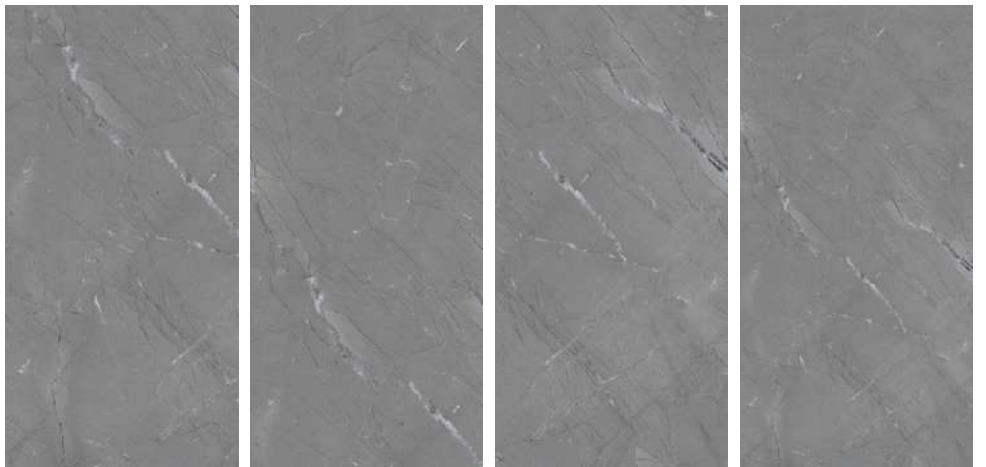

BASALTO GREY

SIZE
600x1200mm

FINISH
GLOSSY

RANDOM
4

CLICK HERE
TO SEE
THE PREVIEW

Available Colors

Available Size