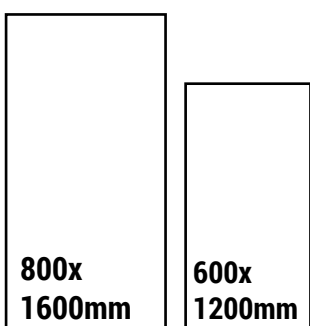

MOSCHINO CAFE

SIZE
600x1200mm

FINISH
GLOSSY

RANDOM
3

CLICK HERE
TO SEE
THE PREVIEW

Available Size

NELSEN BROWN

SIZE
600x1200mm

FINISH
GLOSSY

RANDOM
5

CLICK HERE
TO SEE
THE PREVIEW

Available Colors

NELSEN GREY

Available Size

OCEAN BROWN

SIZE
600x1200mm