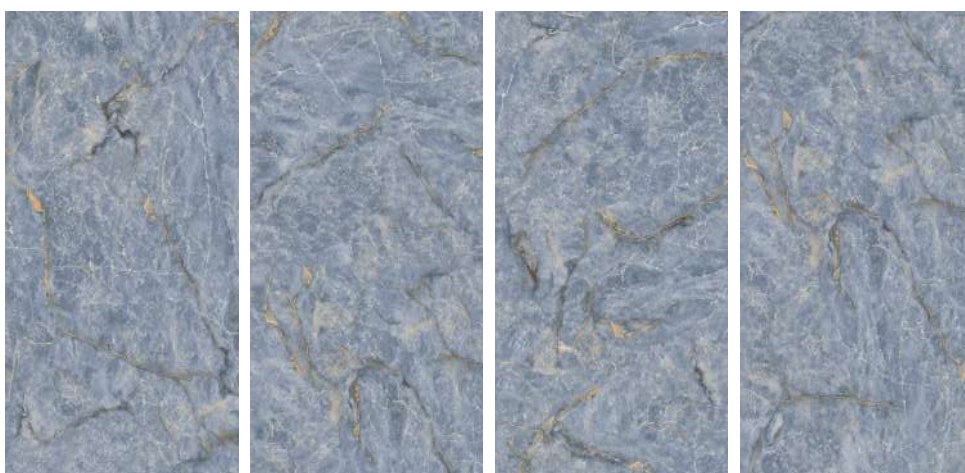

Available Size

OREMA BLUE

SIZE
600x1200mm

FINISH
GLOSSY

RANDOM
5

CLICK HERE
TO SEE
THE PREVIEW

Available Colors

OREMA VERDE