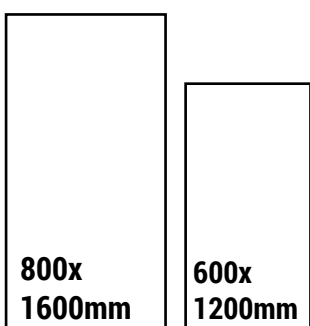

CLICK HERE
TO SEE
THE PREVIEW

Available Size

MAXICO BEIGE

SIZE
600x1200mm

FINISH
GLOSSY

RANDOM
3

CLICK HERE
TO SEE
THE PREVIEW

Available Colors

MAXICO GREY

Available Size

MODERN MARMO

SIZE
600x1200mm

FINISH
GLOSSY

RANDOM
4

CLICK HERE
TO SEE
THE PREVIEW

Available Size