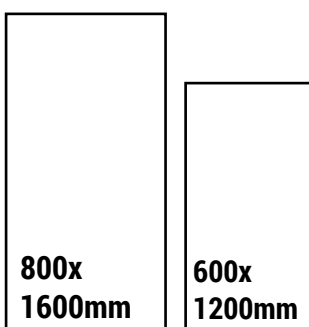

Available Size