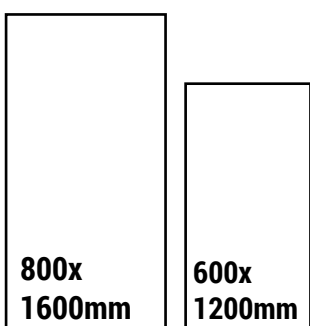

AMBRATA MARBLE

SIZE
600x1200mm

FINISH
GLOSSY

RANDOM
4

CLICK HERE
TO SEE
THE PREVIEW

Available Size

800x
1600mm

600x
1200mm

FINISH
GLOSSY

RANDOM
4

CLICK HERE
TO SEE
THE PREVIEW

Available Size

ATENEA BEIGE

SIZE
600x1200mm

FINISH
GLOSSY

RANDOM
4

CLICK HERE
TO SEE
THE PREVIEW

Available Colors

ATENEA GREY

Available Size

AZUL CIELO

SIZE
600x1200mm

FINISH
GLOSSY

RANDOM
3

CLICK HERE
TO SEE
THE PREVIEW

Available Size

800x
1600mm

600x
1200mm

BALENO DARK GREY

SIZE
600x1200mm

FINISH
GLOSSY

RANDOM
3