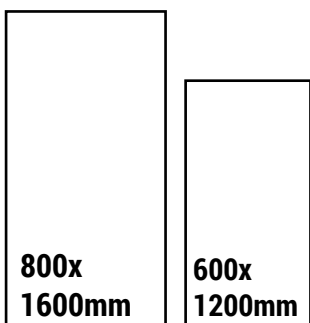

Available Size