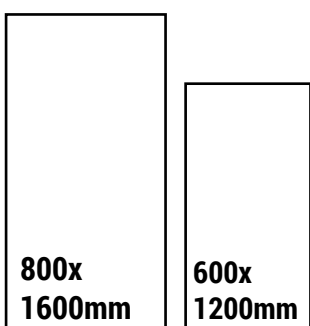

AMBRATA MARBLE

SIZE
600x1200mm

FINISH
GLOSSY

RANDOM
4

CLICK HERE
TO SEE
THE PREVIEW

Available Size

800x
1600mm

600x
1200mm

ARGENTINE

SIZE
600x1200mm

FINISH
GLOSSY

RANDOM
6

CLICK HERE
TO SEE
THE PREVIEW

Available Colors

ARGENTINE GRIS

Available Size

ARGOS GRIS

SIZE
600x1200mm

FINISH
GLOSSY

RANDOM
5

CLICK HERE
TO SEE
THE PREVIEW

Available Size

800x
1600mm

600x
1200mm