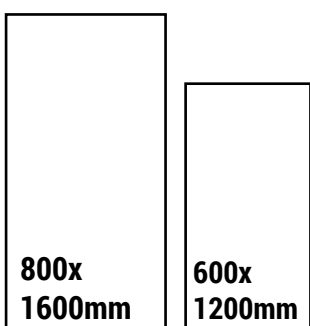

RANDOM
9

CLICK HERE
TO SEE
THE PREVIEW

Available Colors

NI-1037 GRIS

Available Size

NEW

NI-1038 BIANCO

SIZE
600x1200mm