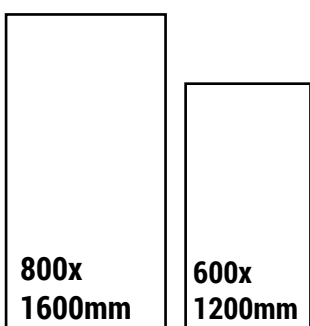

**800x
1600mm**

**600x
1200mm**

2056

SIZE
600x1200mm

FINISH
GLOSSY

RANDOM
4

CLICK HERE
TO SEE
THE PREVIEW

Available Size

AMBRATA MARBLE

SIZE
600x1200mm

FINISH
GLOSSY

RANDOM
4

CLICK HERE
TO SEE
THE PREVIEW

Available Size

800x
1600mm

600x
1200mm

ARENA STONE DARK

SIZE
600x1200mm

FINISH
GLOSSY

RANDOM
6

CLICK HERE
TO SEE
THE PREVIEW

Available Colors

ARENA STONE LIGHT

Available Size