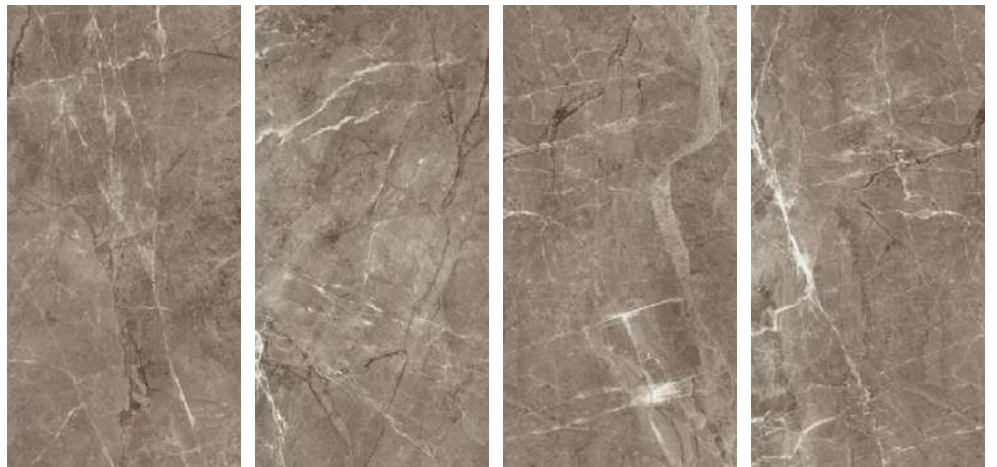

NEW

NI-1040 COPPER

SIZE
600x1200mm

FINISH
MATT

RANDOM
7

CLICK HERE
TO SEE
THE PREVIEW

Available Colors

Available Size