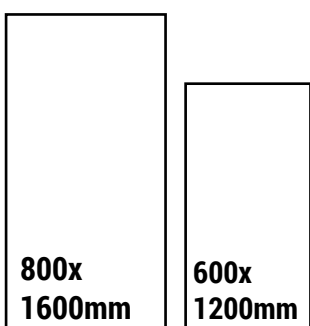

Available Size

FANTASY BEIGE

SIZE
600x1200mm

FINISH
GLOSSY

RANDOM
5

CLICK HERE
TO SEE
THE PREVIEW

Available Colors

FANTASY GREY

Available Size

FLORITO GREY

SIZE
600x1200mm

FINISH
GLOSSY

RANDOM
3

CLICK HERE
TO SEE
THE PREVIEW

Available Size

FOSSILE