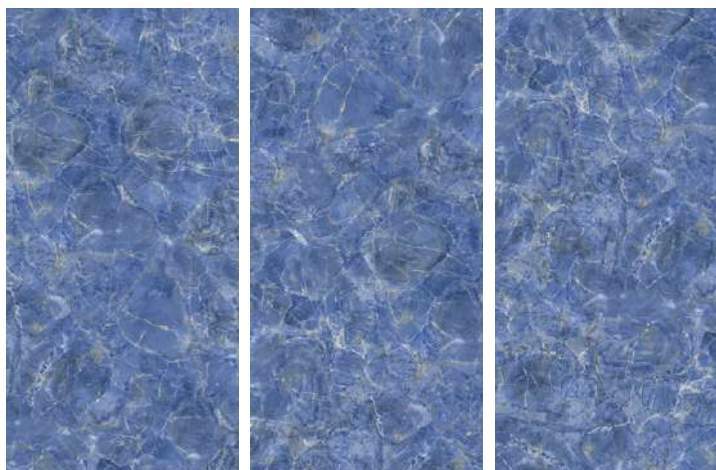

AZUL CIELO

SIZE
600x1200mm

FINISH
GLOSSY

RANDOM
3

CLICK HERE
TO SEE
THE PREVIEW

Available Size

800x
1600mm

600x
1200mm