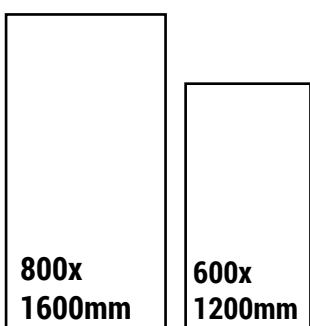

Available Size

**800x
1600mm**

**600x
1200mm**

LIMIC BROWN

SIZE
600x1200mm

FINISH
GLOSSY

RANDOM
4

CLICK HERE
TO SEE
THE PREVIEW

CLICK HERE
TO SEE
THE PREVIEW

Available Colors

LISBON GREY

Available Size

MARMO GREY

SIZE
600x1200mm

FINISH
GLOSSY

RANDOM
7

CLICK HERE
TO SEE
THE PREVIEW

Available Size

MAXICO BEIGE

SIZE
600x1200mm

FINISH
GLOSSY

RANDOM
3

CLICK HERE
TO SEE
THE PREVIEW

Available Colors