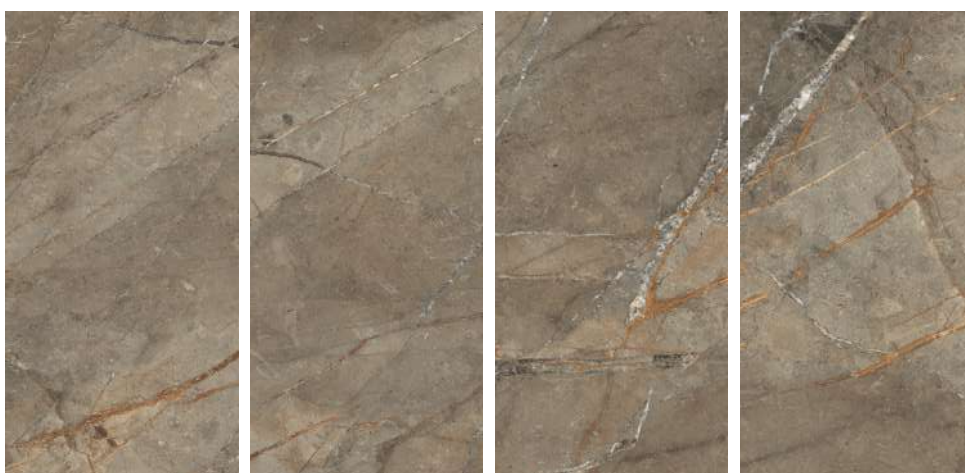

NELSEN BROWN

SIZE
600x1200mm

FINISH
GLOSSY

RANDOM
5

CLICK HERE
TO SEE
THE PREVIEW

Available Colors

Available Size