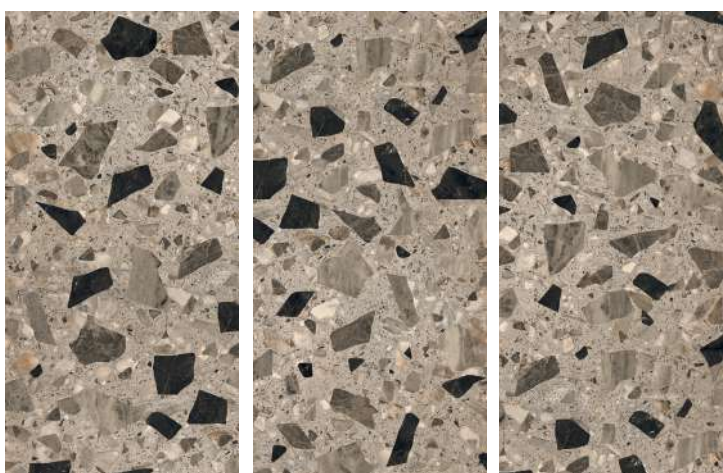

TERRAZZO 741 BRONZ

SIZE
600x1200mm

FINISH
MATT

RANDOM
3

CLICK HERE
TO SEE
THE PREVIEW

Available Colors

TERRAZZO 742 CREMA

TERRAZZO 739 ICE