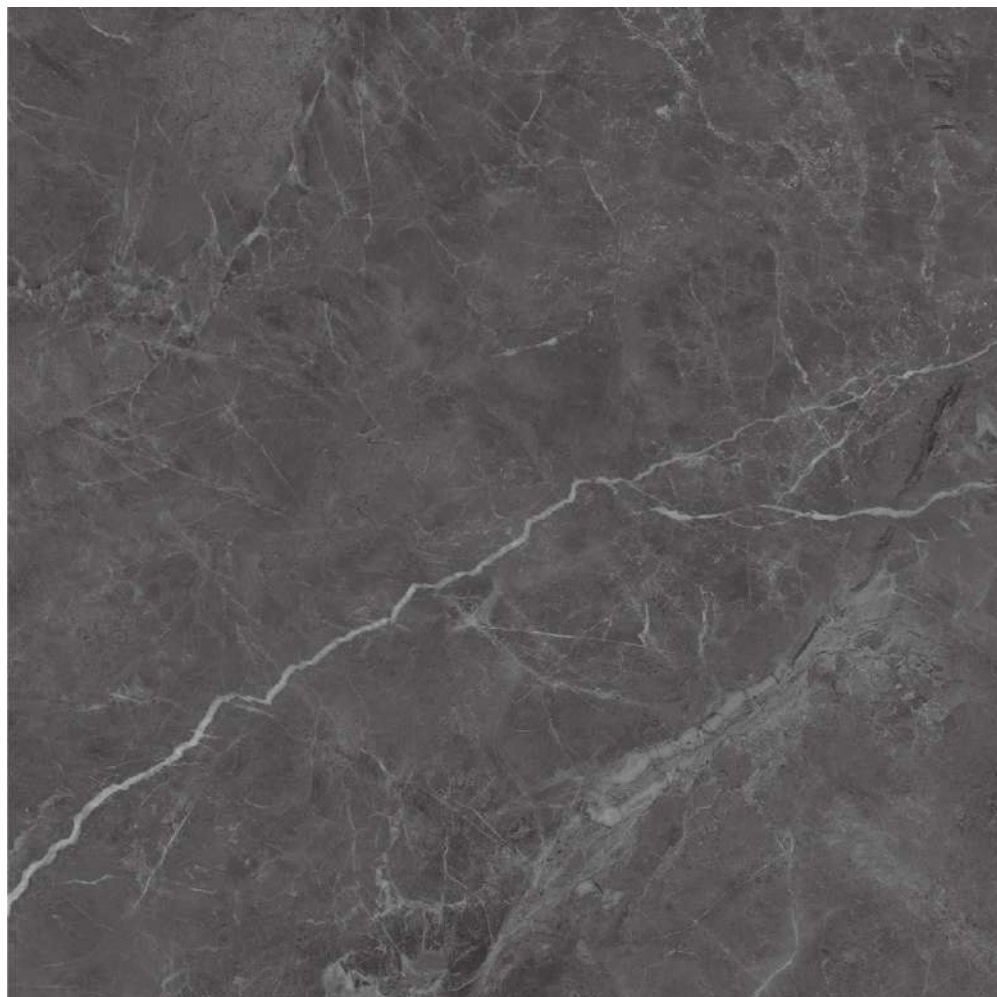

SIZE
1200x1200mm

FINISH
GLOSSY

RANDOM
5

Available Colors

NI-1019 GRIS

NI-1019 BEIGE

Available Size

NI-1020 NERO