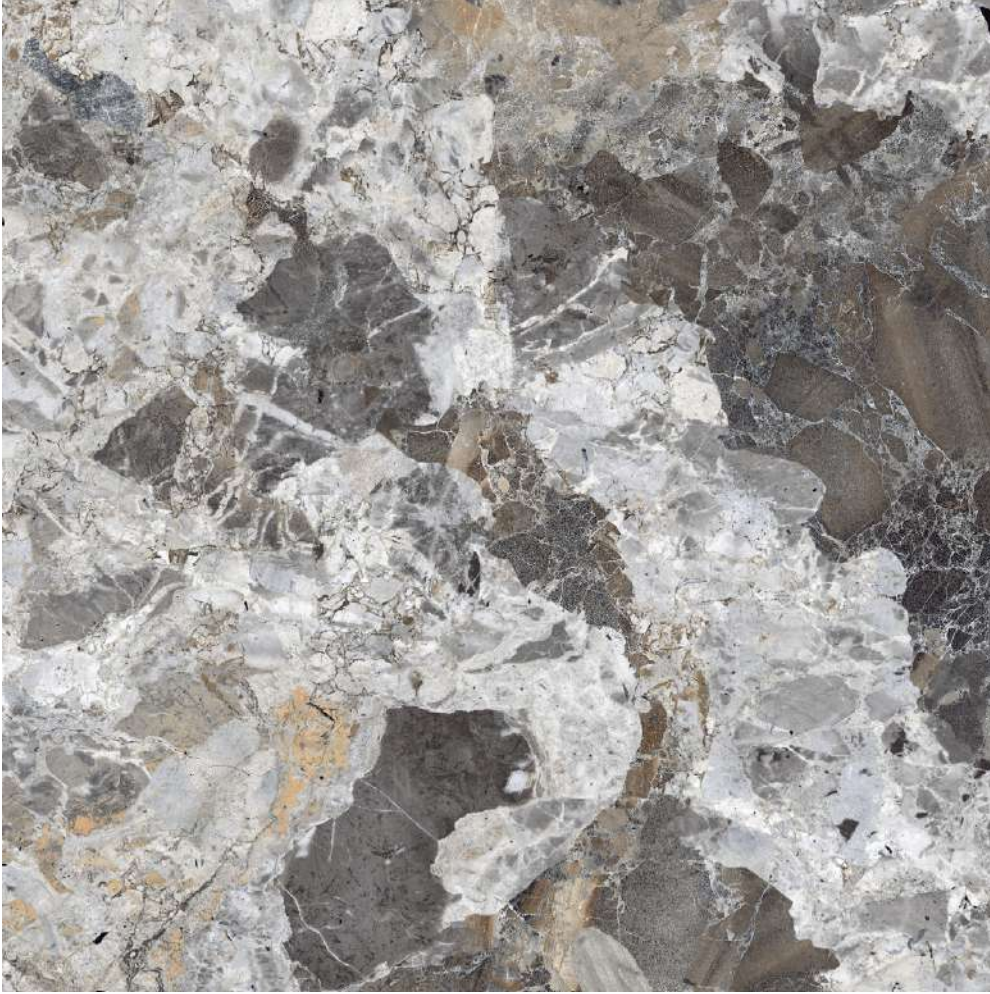

NI-1006 MULTI