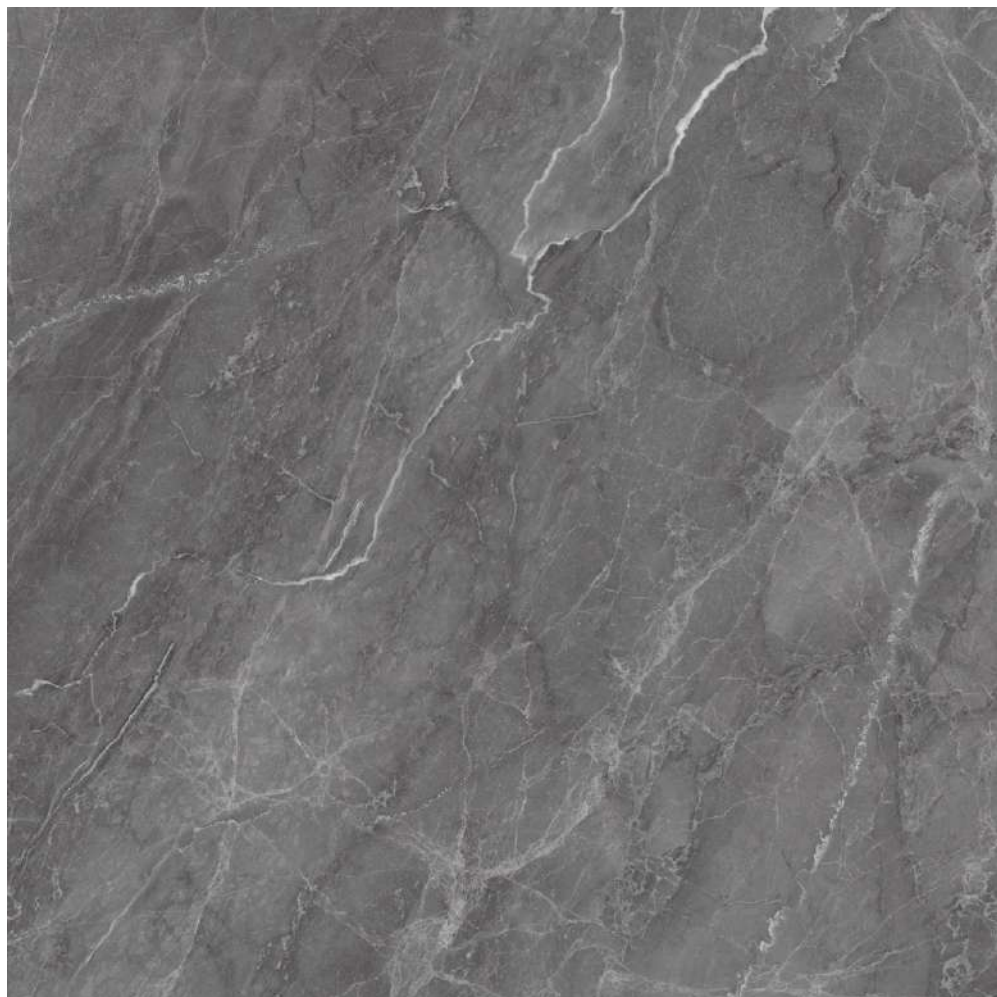

RANDOM
5

Available Colors

NI-1024 NERO

NI-1024 NATURAL

Available Size

NI-1025 CHARCOL

CLICK HERE
TO SEE
THE PREVIEW

SIZE
1200x1200mm