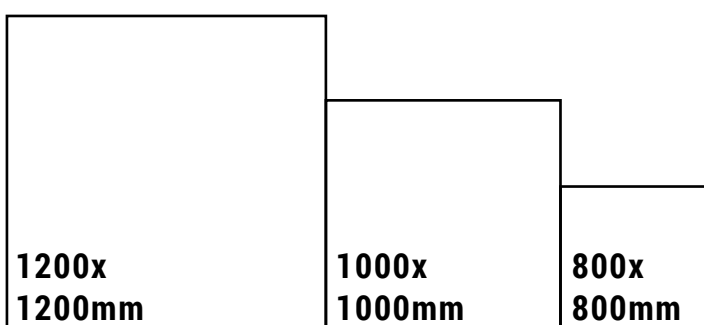

Available Size