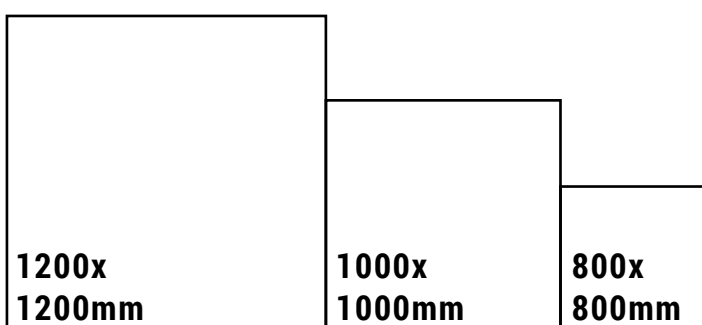

Available Size