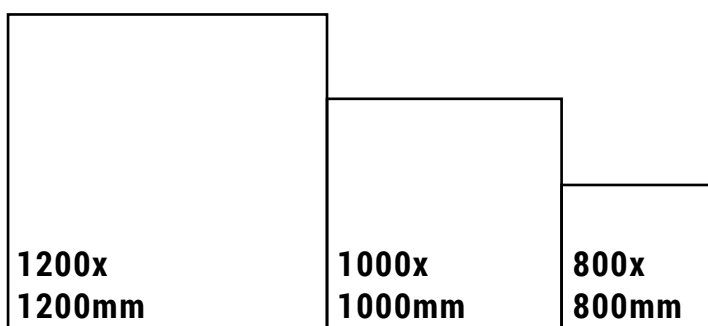

Available Size

BRUNET BEIGE

CLICK HERE
TO SEE
THE PREVIEW

SIZE
1200x1200mm

FINISH
MATT

RANDOM
4

Available Colors

BRUNET WHITE

BRUNET IVORY

BRUNET BROWN

Available Size

CASSILA DARK GREY

CLICK HERE
TO SEE
THE PREVIEW

SIZE
1200x1200mm

FINISH
MATT

RANDOM
3

Available Colors

CASSILA LIGHT GREY

Available Size

1200x 1200mm	1000x 1000mm	800x 800mm
-------------------------	-------------------------	-----------------------

DALLAS BEIGE

CLICK HERE
TO SEE
THE PREVIEW