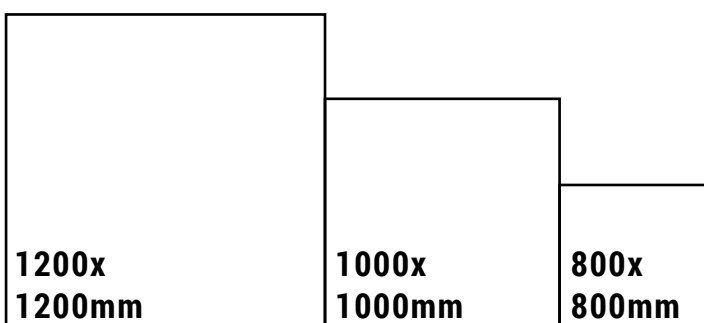

Available Size