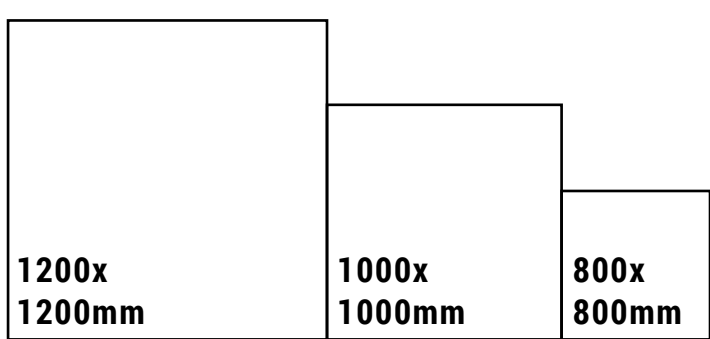

Available Size

1200x 1200mm	1000x 1000mm	800x 800mm
-------------------------	-------------------------	-----------------------

STABLETON BEIGE

CLICK HERE
TO SEE
THE PREVIEW

SIZE
1200x1200mm

FINISH
MATT

RANDOM
4

Available Colors

STABLETON GRIS

STABLETON STILL GREY

Available Size

SWEDEN BLANCO

CLICK HERE
TO SEE
THE PREVIEW

SIZE
1200x1200mm

FINISH
MATT

Available Colors

CASSILA LIGHT GREY

Available Size

1200x 1200mm	1000x 1000mm	800x 800mm
-------------------------	-------------------------	-----------------------

DALLAS BEIGE

CLICK HERE
TO SEE
THE PREVIEW