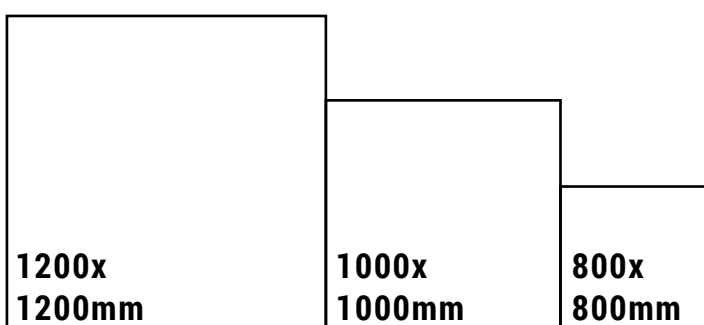

1200x 1200mm	1000x 1000mm	800x 800mm
-------------------------	-------------------------	-----------------------

RUBIGO GREY

CLICK HERE
TO SEE
THE PREVIEW

SIZE
1200x1200mm

FINISH
MATT

RANDOM
3

Available Size