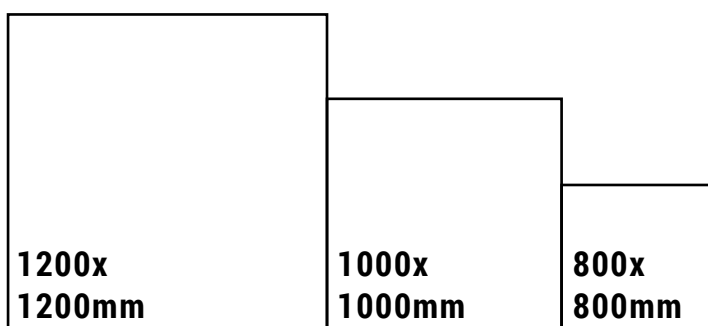

Available Size