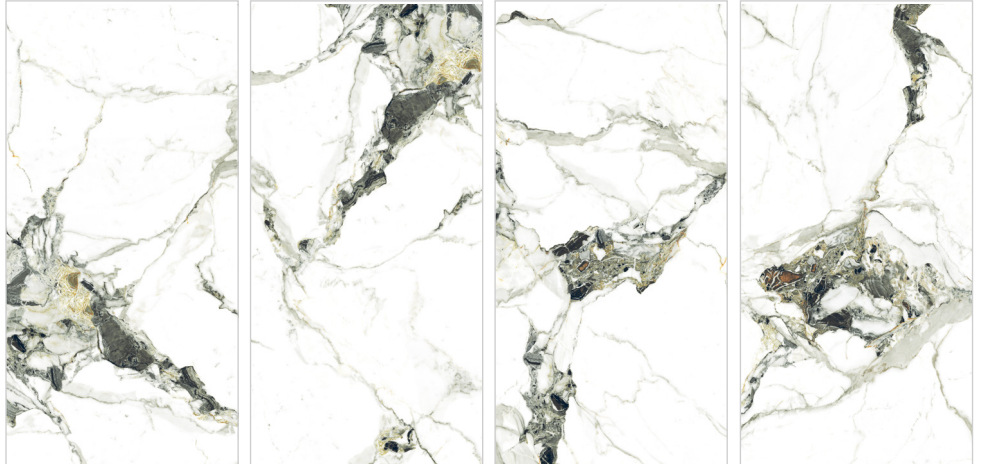

NEW

NUEVA STATURIO

SIZE
600x1200mm

FINISH
GLOSSY

RANDOM
6

CLICK HERE
TO SEE
THE PREVIEW

Available Size

NEW